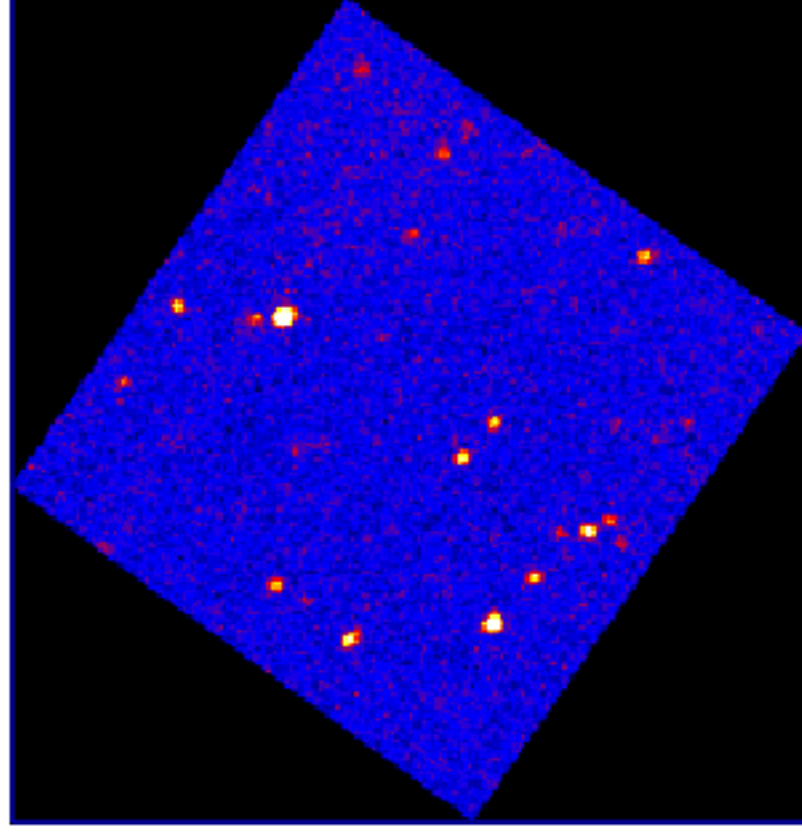

UVOT Finding Chart

OBSID 00780203000 / DATE-OBS 2017-10-19T04:51:37.6

51:00.0

30.0

-45:52:00.0

30.0

53:00.0

30.0