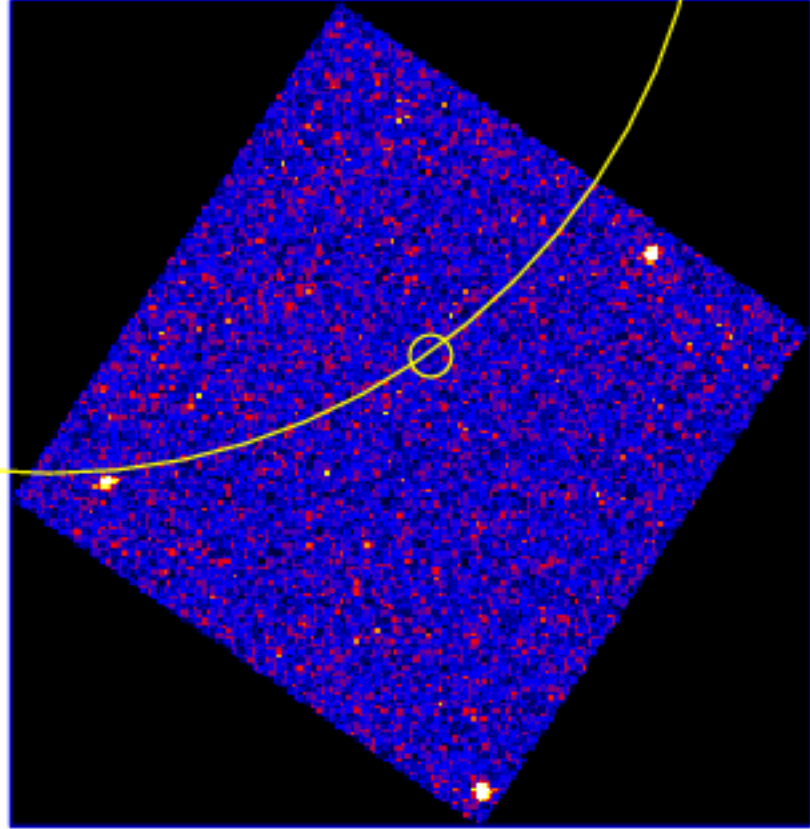

UVOT Finding Chart

OBSID 00777215000 / DATE-OBS 2017-10-07T12:02:48.7

51:00.0

30.0

42:50:00.0

30.0

49:00.0

30.0

48:00.0

47:30.0

32.0

26.0

9:02:20.0

RA (J2000)