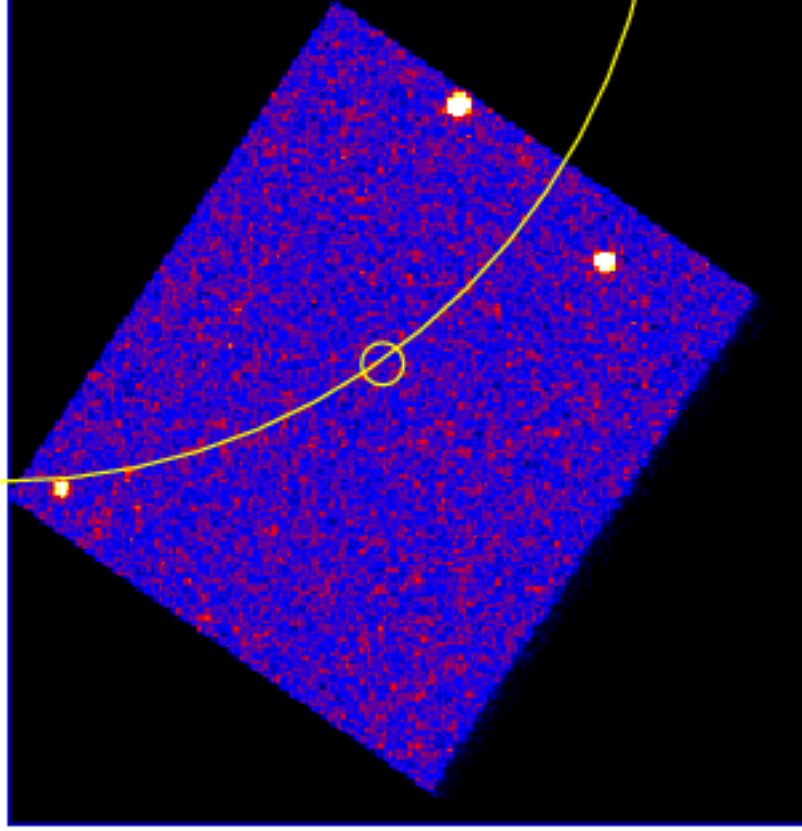

UVOT Finding Chart

OBSID 00777215000 / DATE-OBS 2017-10-07T11:59:15.5

30.0

42:50:00.0

30.0

49:00.0

30.0

48:00.0

47:30.0

32.0 26.0 9:02:20.0

RA (J2000)

35

30

25

20

15