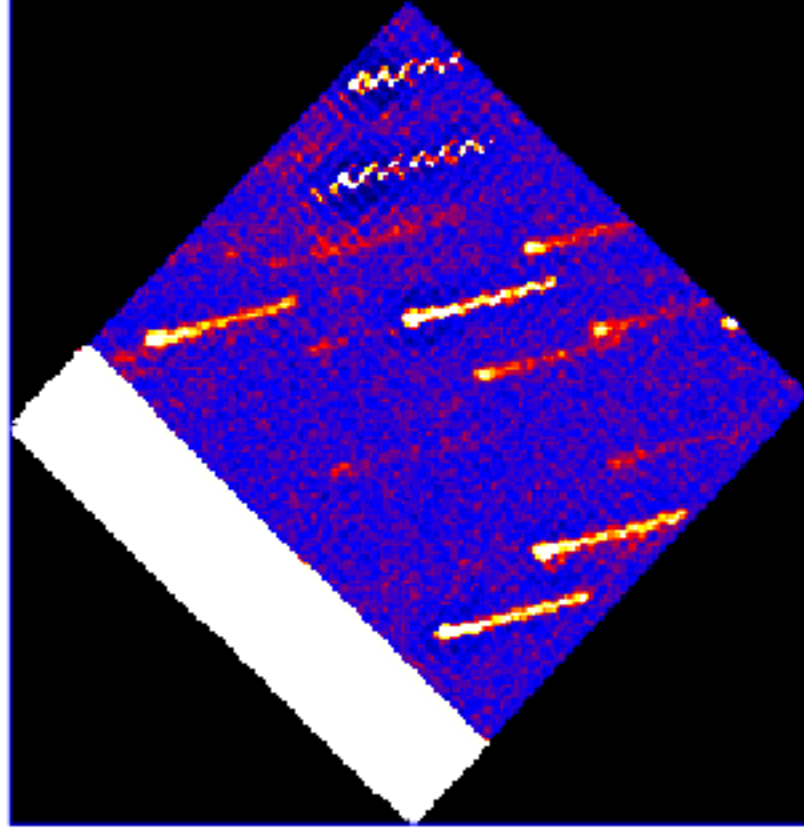

UVOT Finding Chart

OBSID 00773894000 / DATE-OBS 2017-09-24T10:31:18.6

02:30.0

03:00.0

30.0

-48:04:00.0

30.0

05:00.0

30.0

06:00.0

26.0 16:31:20.0 14.0 08.0

RA (J2000)