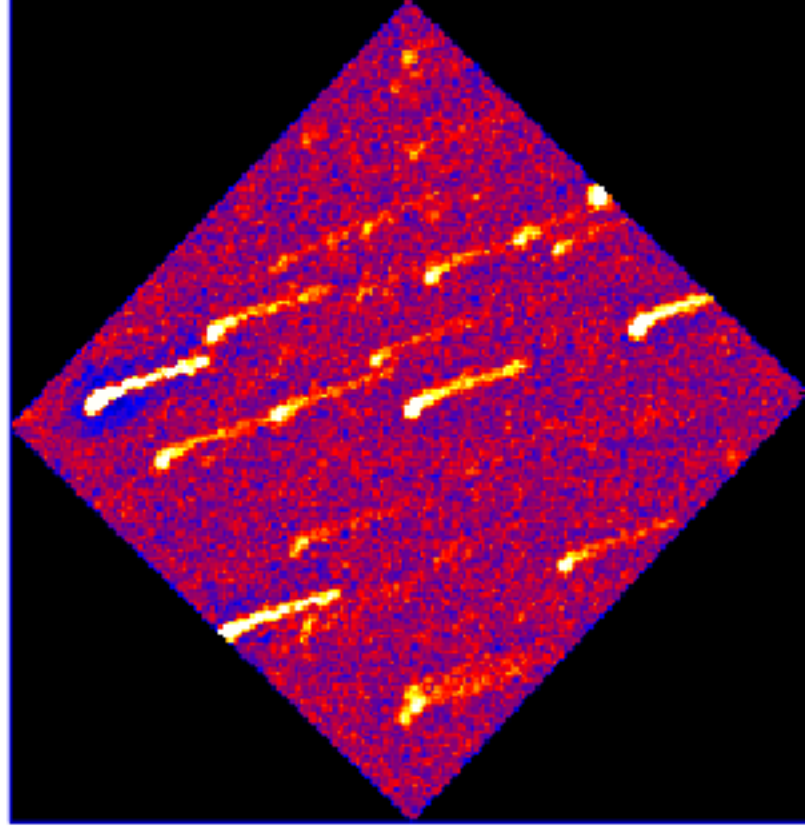

UVOT Finding Chart

OBSID 00773894000 / DATE-OBS 2017-09-24T10:23:45.7

02:30.0

03:00.0

30.0

-48:04:00.0

30.0

05:00.0

30.0

26.0 16:31:20.0 14.0 08.0

RA (J2000)

70

60

50

40

30