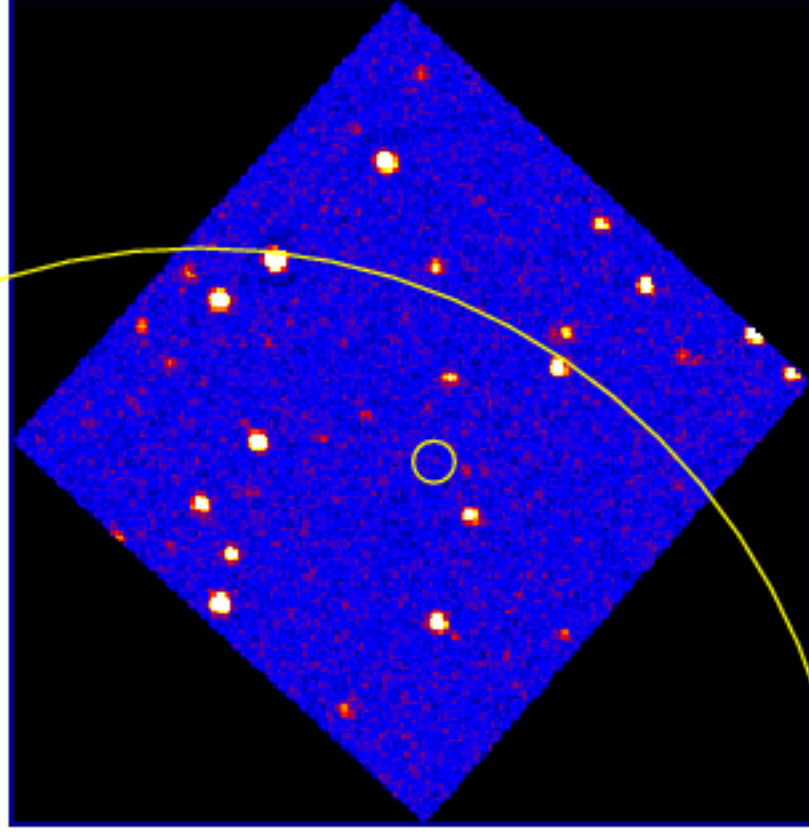

UVOT Finding Chart

OBSID 00770431000 / DATE-OBS 2017-09-02T20:07:49.9

12:00.0

30.0

13:00.0

30.0

-57:14:00.0

30.0