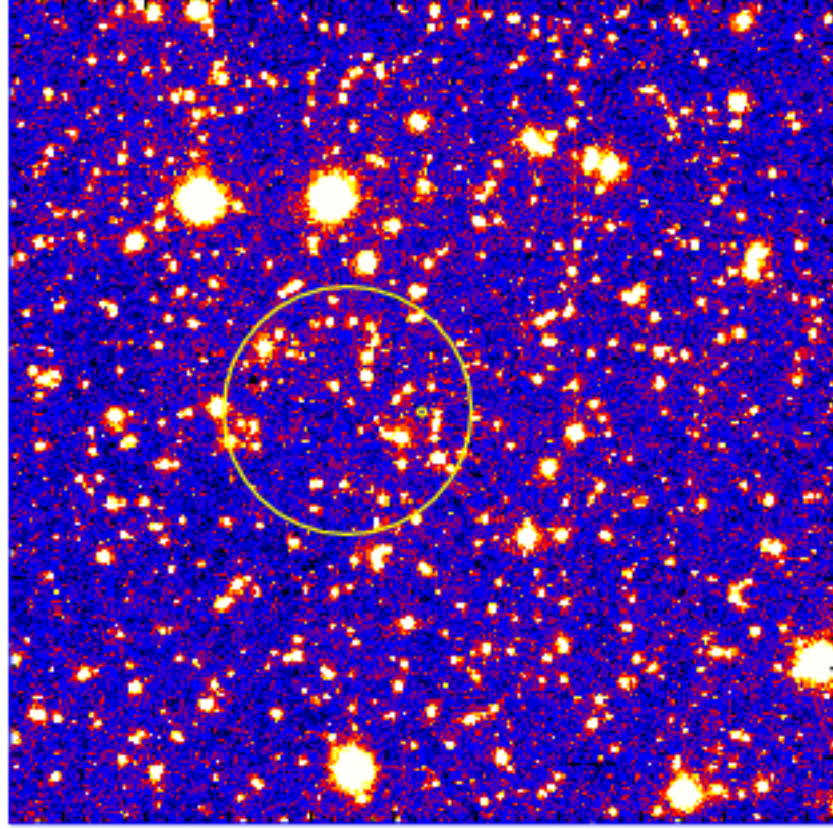

UVOT Finding Chart

OBSID 00768939000 / DATE-OBS 2017-08-22T09:15:01.9

08:00.0
06:00.0
04:00.0
02:00.0
55:00:00.0
58:00.0
56:00.0
54:00.0
52:00.0
54:50:00.0

30.0 6:18:00.0 30.0 17:00.0 16:30.0

RA (J2000)

3200