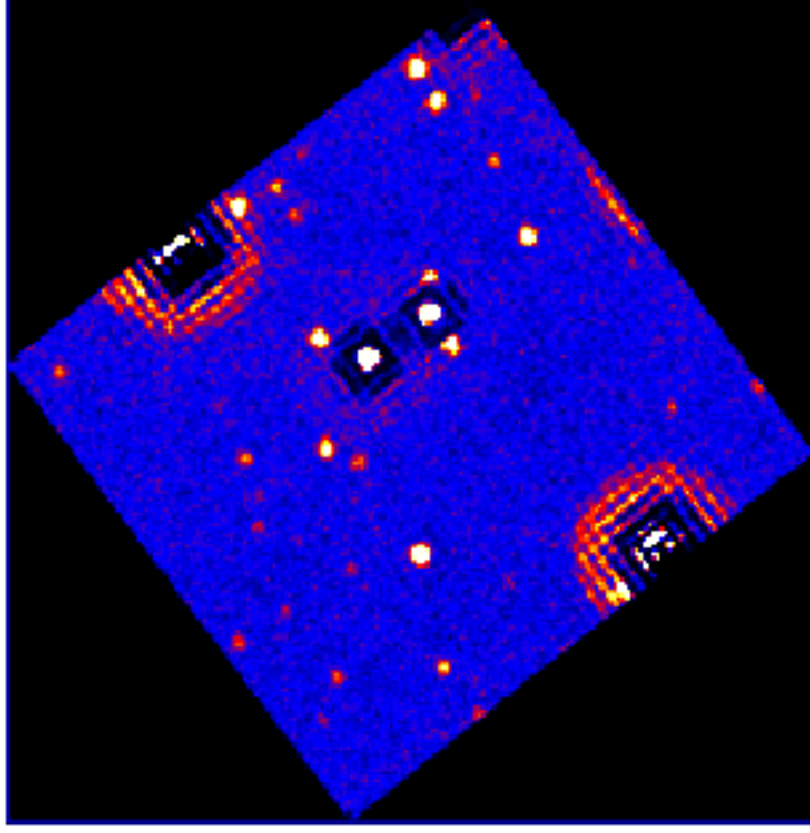

UVOT Finding Chart

OBSID 00765061000 / DATE-OBS 2017-07-28T17:12:34.4

41:30.0

42:00.0

30.0

-16:43:00.0

30.0

44:00.0

30.0

45:00.0

34.0 18:17:30.0 26.0 22.0

RA (J2000)

0 10 20 30 40 50 60 70 80 90