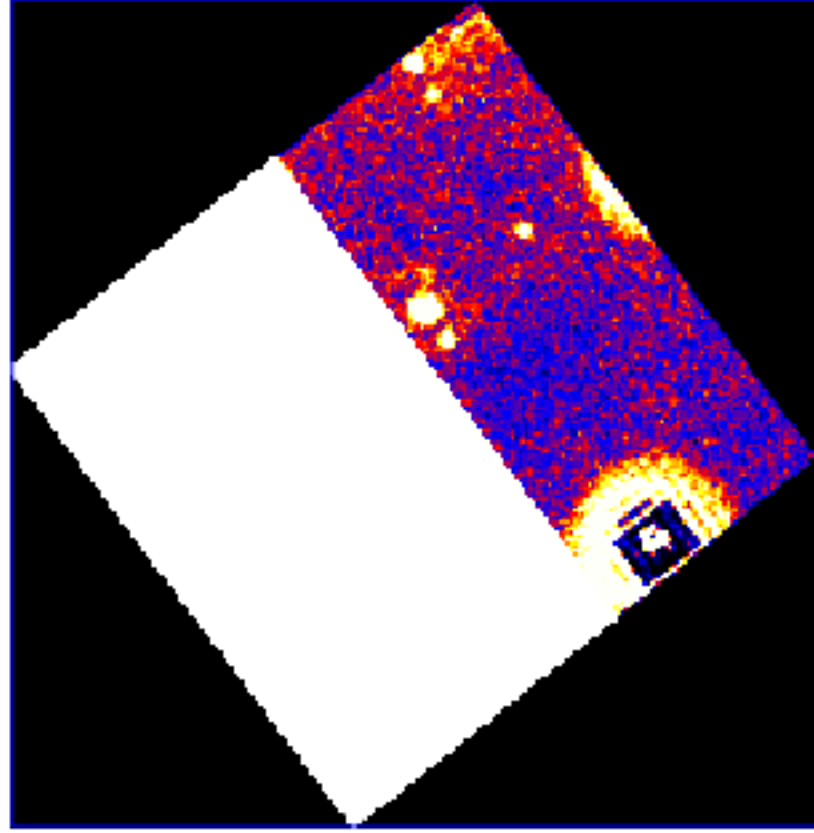

UVOT Finding Chart

OBSID 00765081000 / DATE-OBS 2017-07-28T17:03:20.2

41:30.0

42:00.0

30.0

-16:43:00.0

30.0

44:00.0

30.0

45:00.0

34.0 18:17:30.0 26.0 22.0

RA (J2000)

5

10

15

20