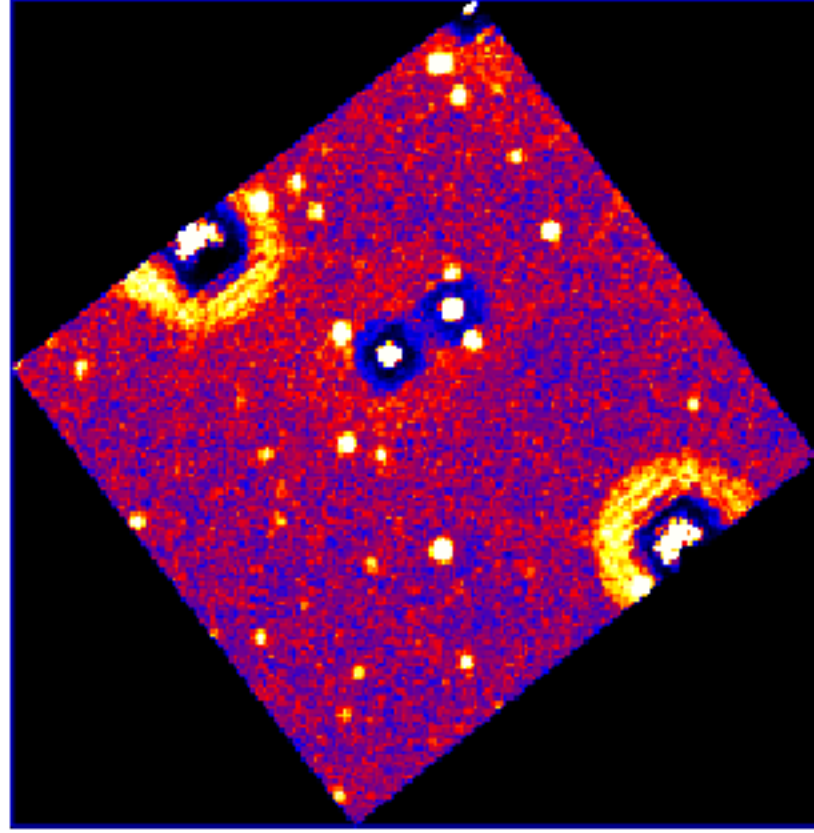

UVOT Finding Chart

OBSID 00765081000 / DATE-OBS 2017-07-28T16:59:47.5

41:30.0

42:00.0

30.0

-16:43:00.0

30.0

44:00.0

30.0

45:00.0

34.0 18:17:30.0 26.0 22.0

RA (J2000)

50

40

30

20