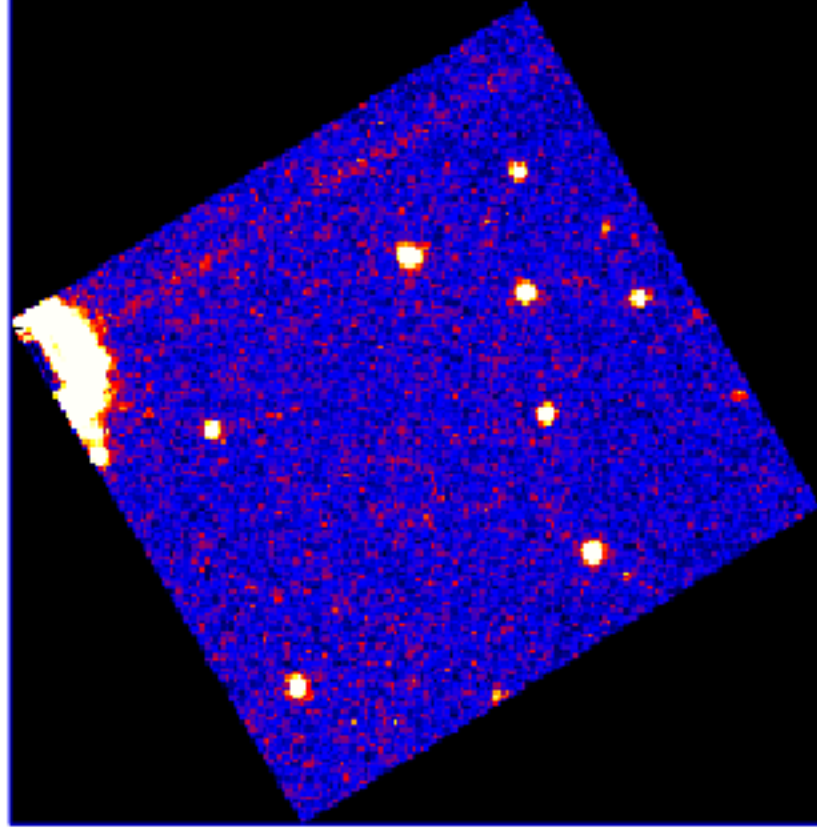

UVOT Finding Chart

OBSID 00761622000 / DATE-OBS 2017-07-11T22:22:48.5

30.0

52:00.0

30.0

51:00.0

30.0

47:50:00.0

49:30.0

18.0

12.0

06.0

3:03:00.0

RA (J2000)

2

4