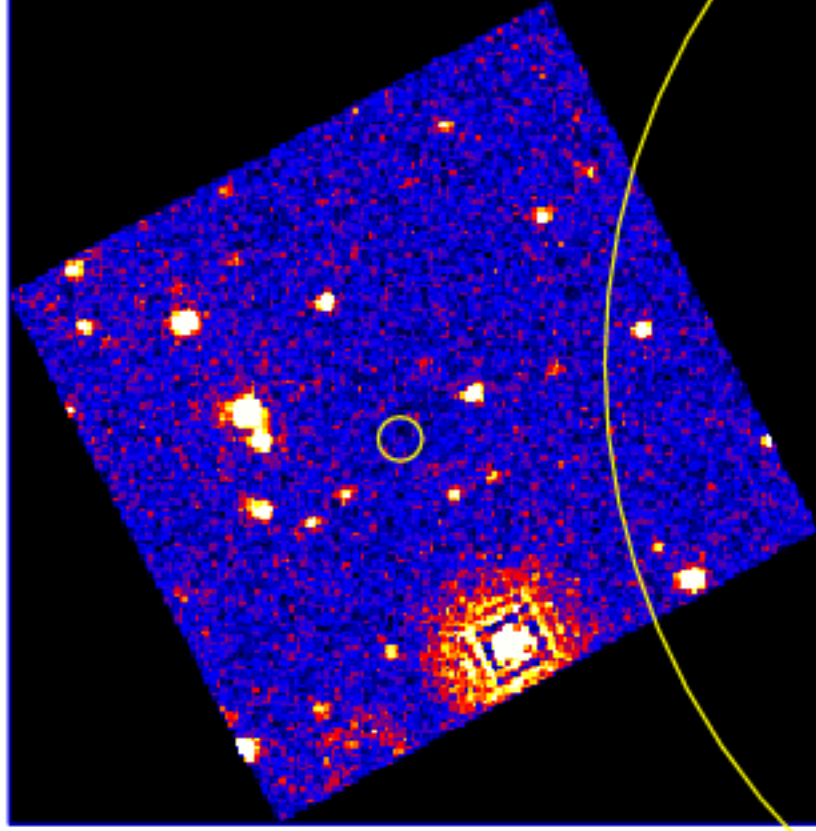

UVOT Finding Chart

OBSID 00761119000 / DATE-OBS 2017-07-10T00:50:53.8

27:30.0  
28:00.0  
30.0  
29:00.0  
30.0  
-38:30:00.0  
30.0

24.0 15:27:20.0 16.0 12.0 08.0  
RA (J2000)

2 4 6 8 10 12 14