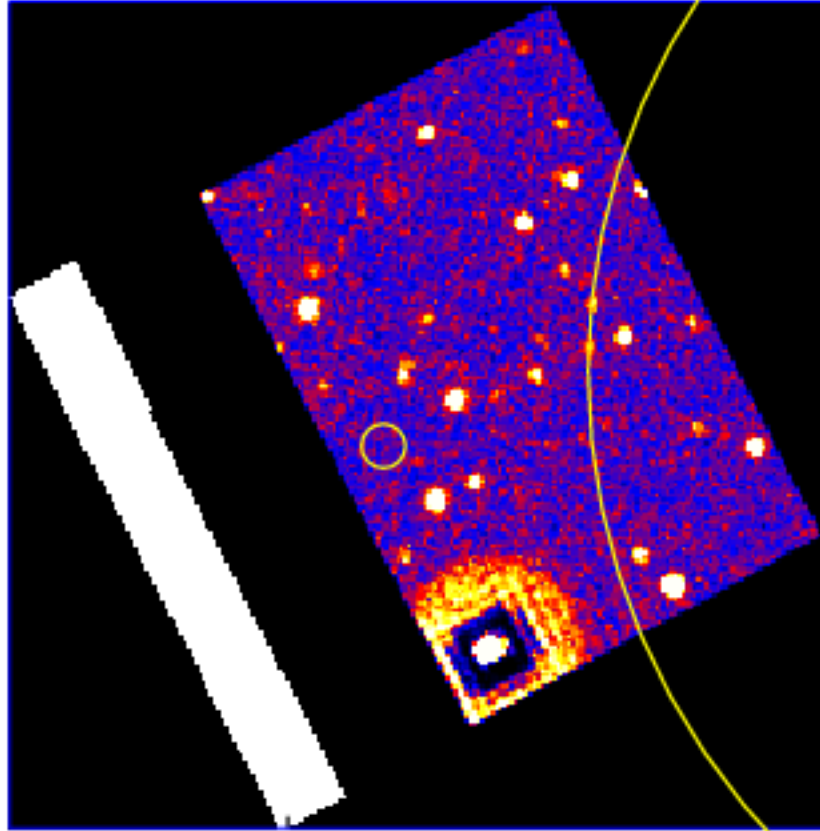

UVOT Finding Chart

OBSID 00761119000 / DATE-OBS 2017-07-10T00:48:15.9

27:30.0

28:00.0

30.0

29:00.0

30.0

-38:30:00.0