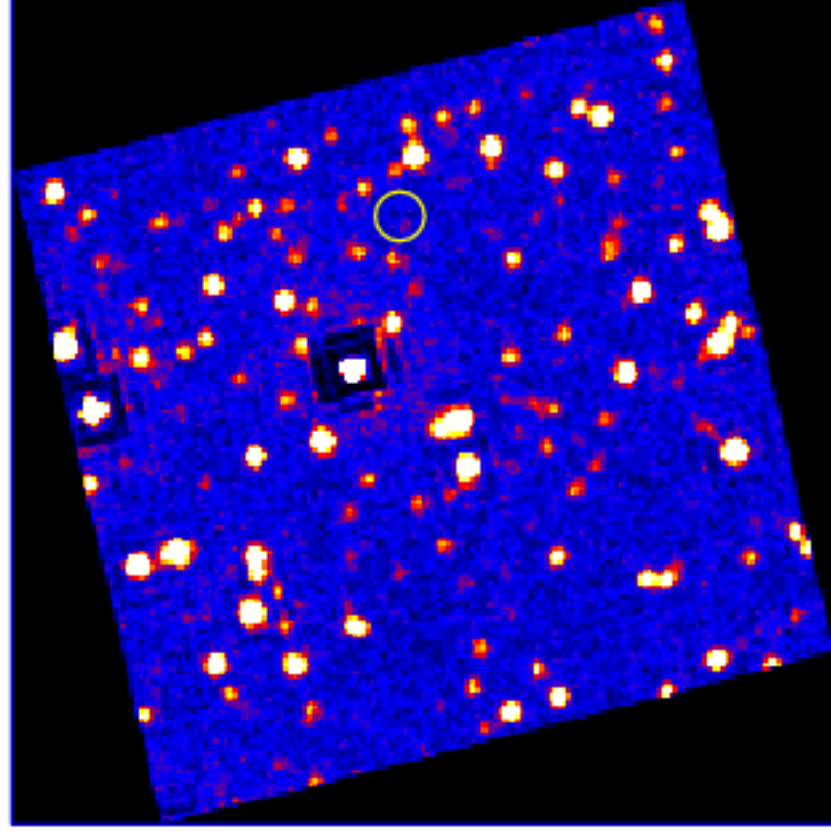

UVOT Finding Chart

OBSID 00755354000 / DATE-OBS 2017-05-31T22:16:52.3

38.0 34.0 19:07:30.0

RA (J2000)

24:00.0

30.0

-16:25:00.0

30.0