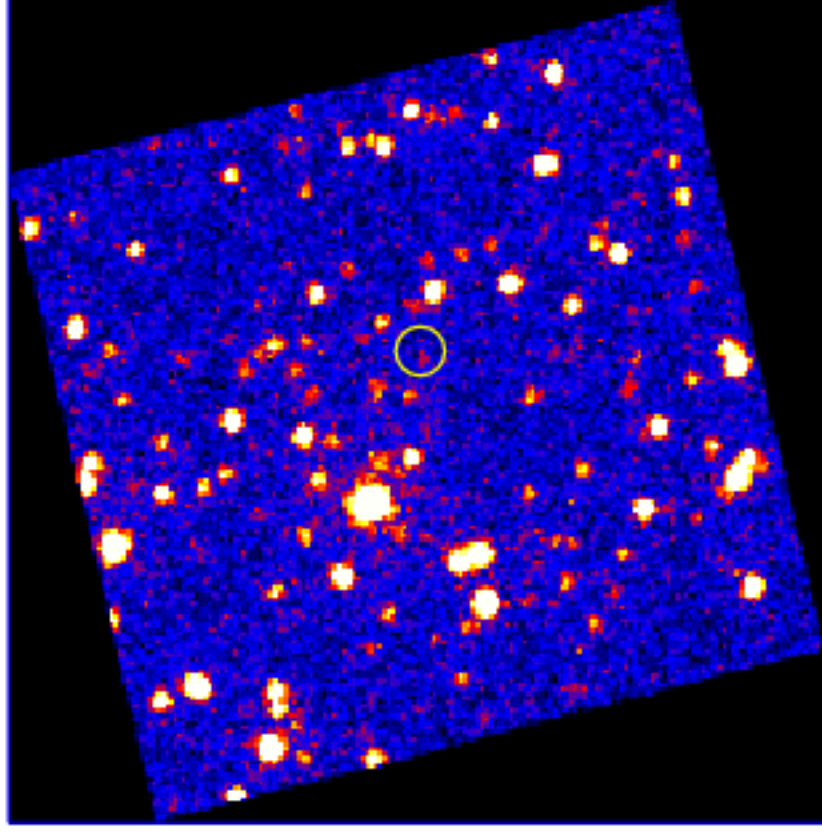

UVOT Finding Chart

OBSID 00755354000 / DATE-OBS 2017-05-31T22:07:38.8

23:30.0

24:00.0

30.0

-16:25:00.0

30.0

26:00.0