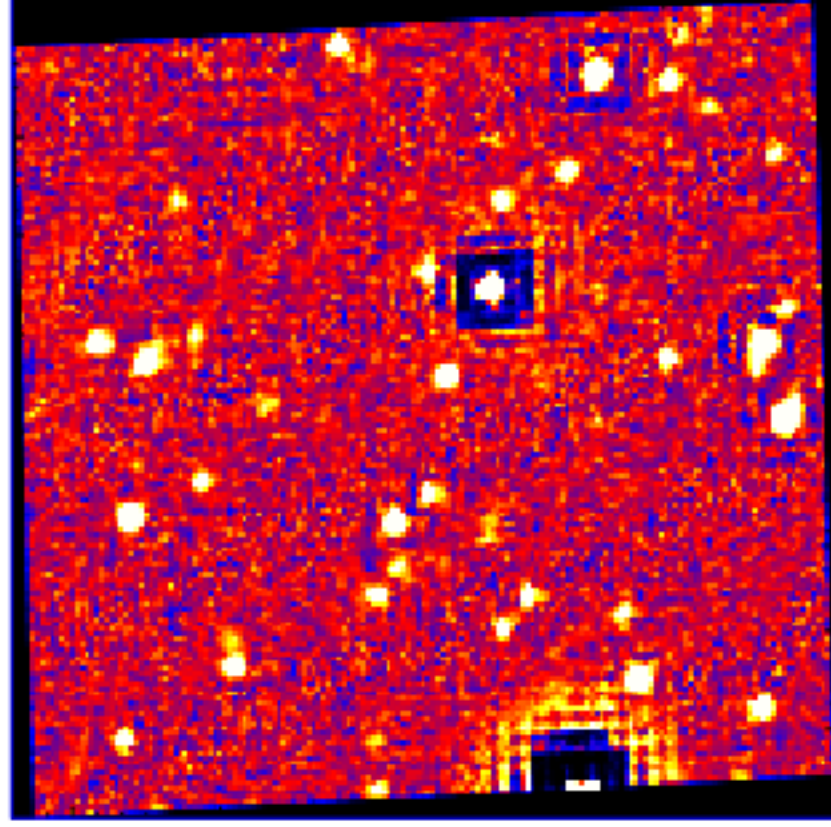

UVOT Finding Chart

OBSID 00752193000 / DATE-OBS 2017-05-10T06:39:39.3

12:00.0

30.0

11:00.0

30.0

48:10:00.0

09:30.0

44.0 19:50:40.0 36.0 32.0

RA (J2000)