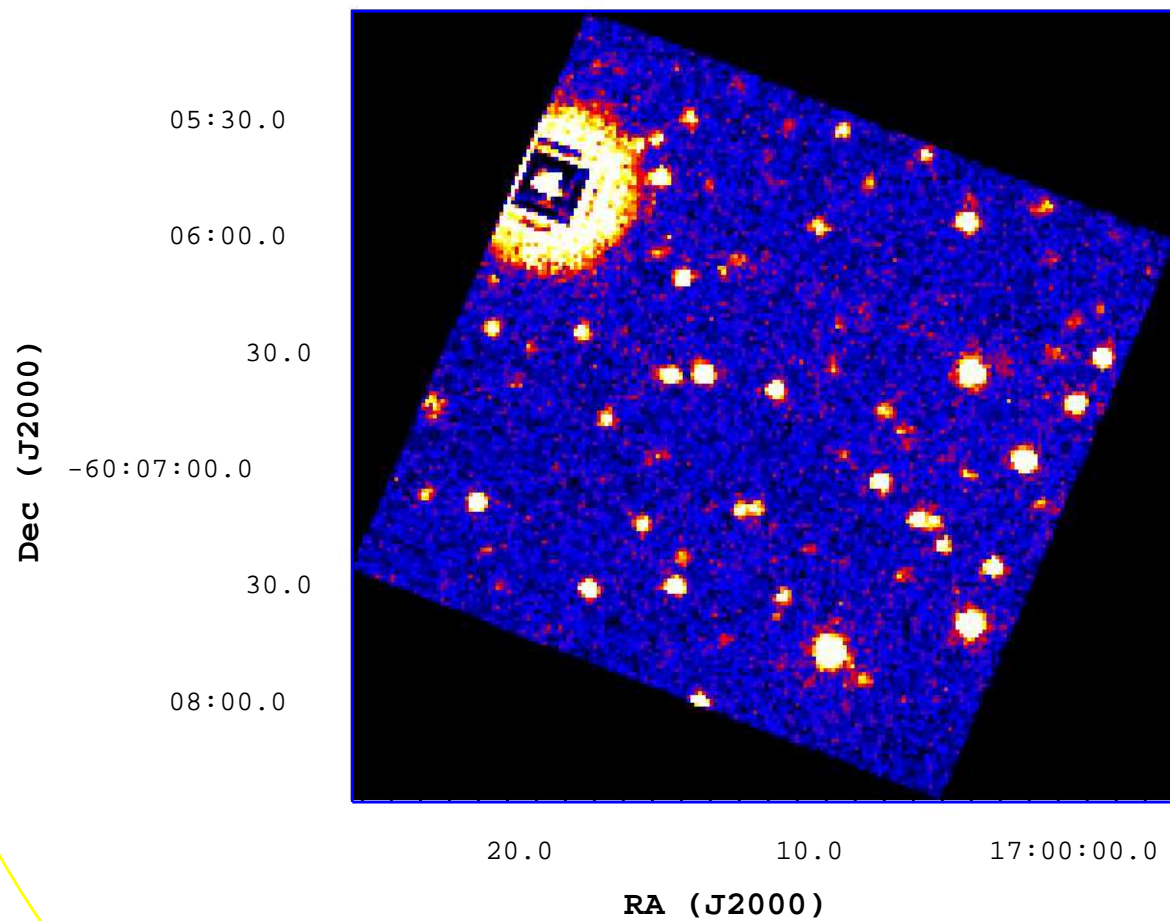

UVOT Finding Chart

OBSID 00750044000 / DATE-OBS 2017-04-26T13:46:44.7

2

4

6

8

10

12