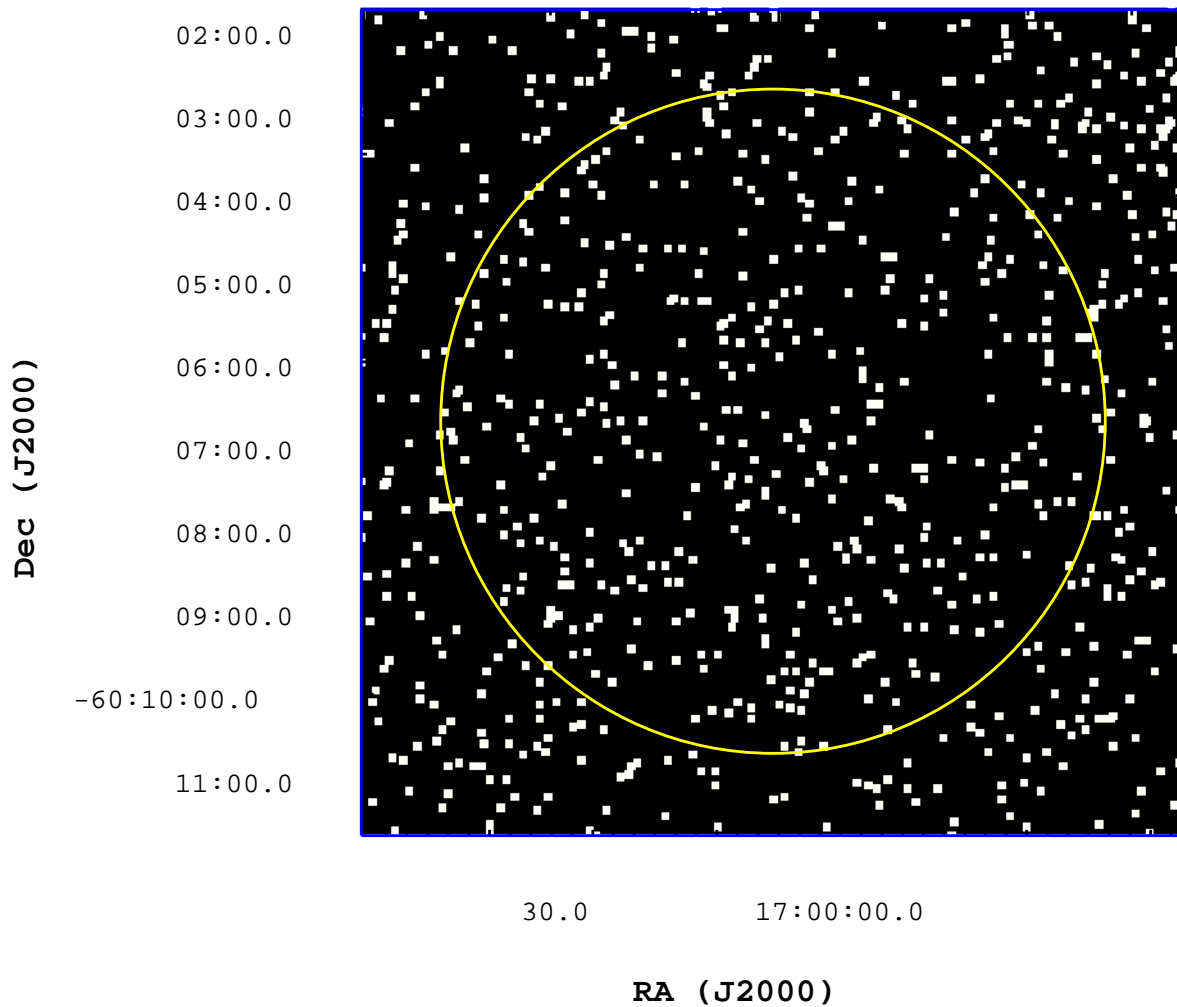

# UVOT Finding Chart

OBSID 00750044000 / DATE-OBS 2017-04-26T13:44:06.7

6E-16

4E-16

2E-16

0

-2E-16

-4E-16