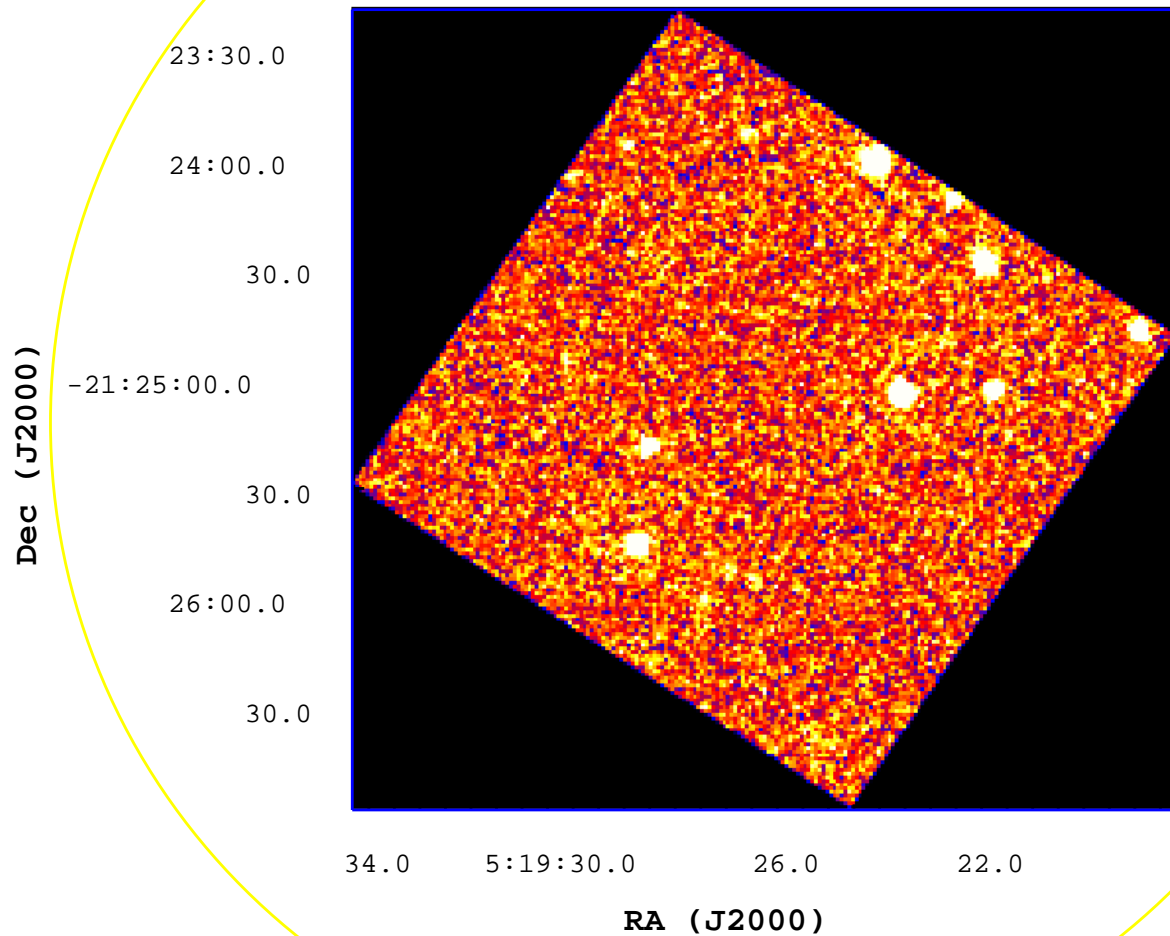

UVOT Finding Chart

OBSID 00748898000 / DATE-OBS 2017-04-19T13:41:29.6

2

4

6

8

10

12