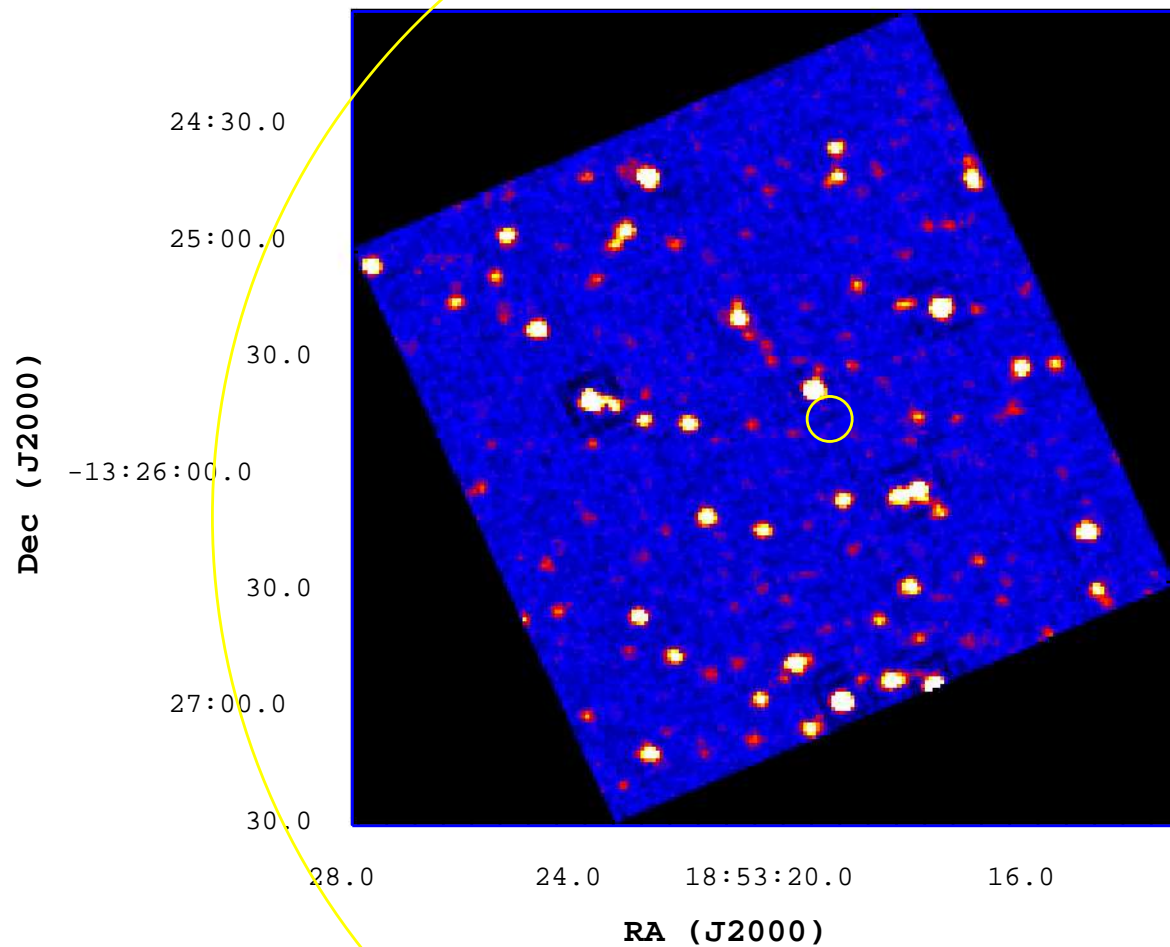

UVOT Finding Chart

OBSID 00744773000 / DATE-OBS 2017-03-30T22:44:39.4

20

40

60

80

100