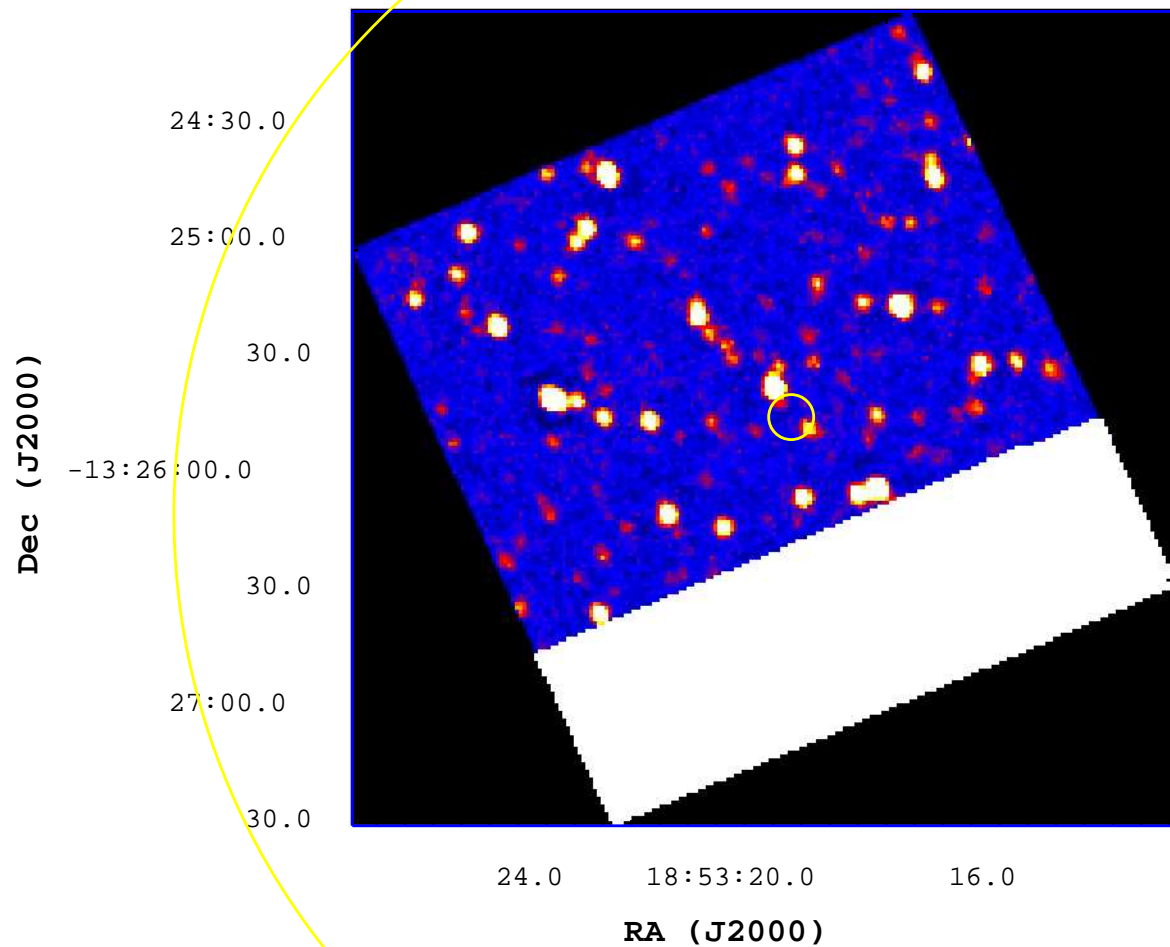

# UVOT Finding Chart

OBSID 00744773000 / DATE-OBS 2017-03-30T22:31:58.3

10

20

30

40

50

60