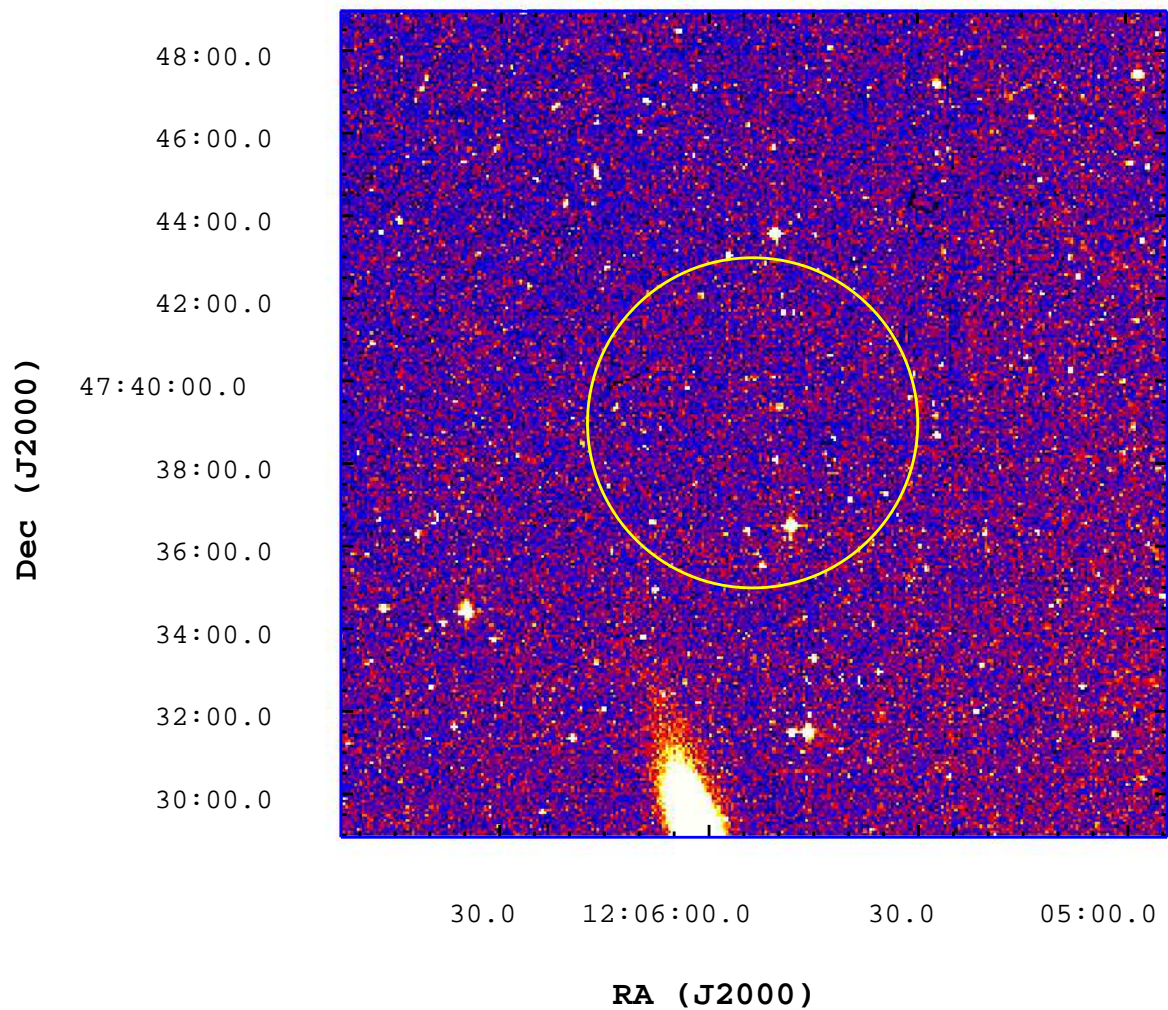

UVOT Finding Chart

OBSID 00738728000 / DATE-OBS 2017-02-16T19:27:13.7

2500

3000

3500

4000

4500