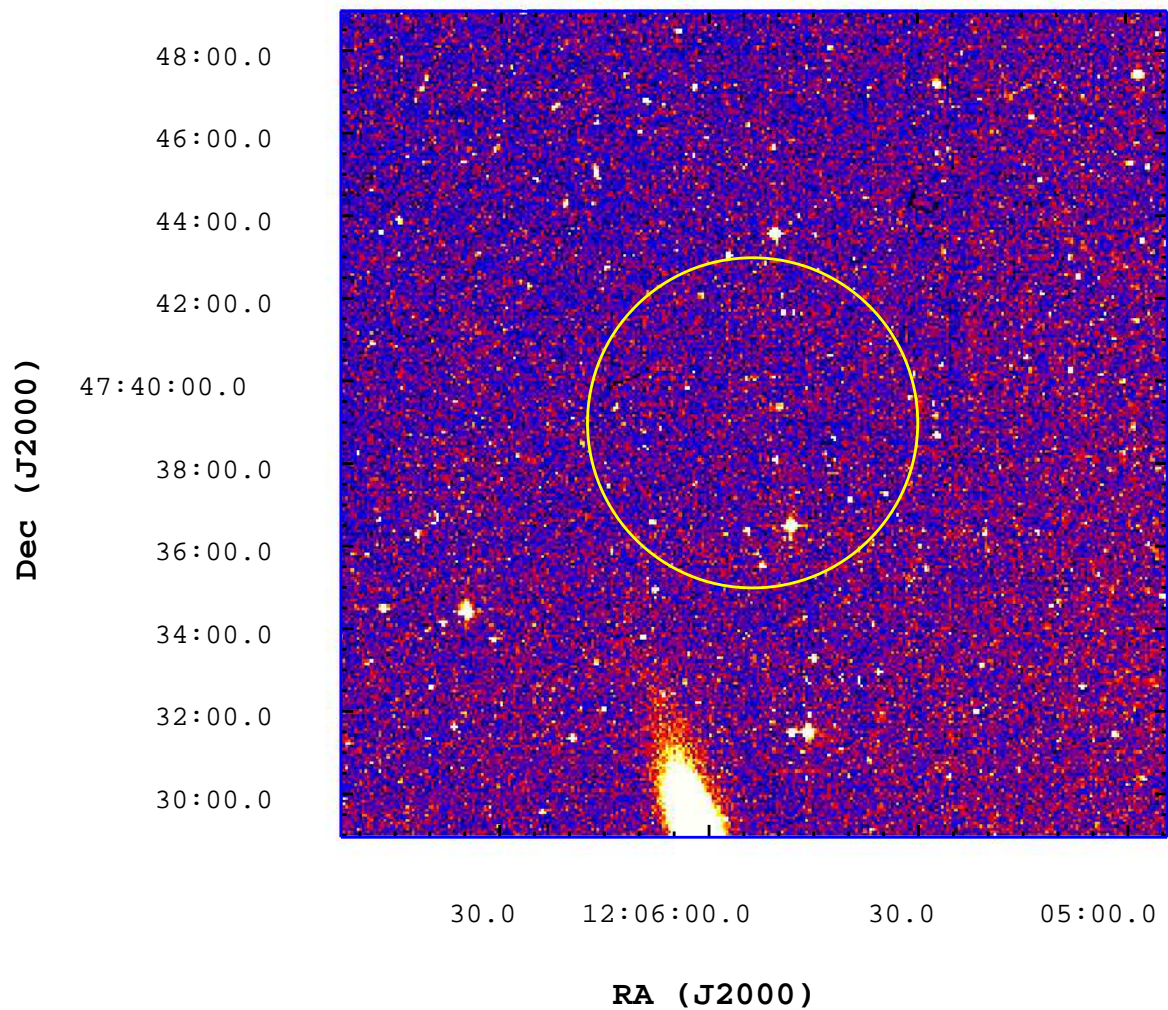

UVOT Finding Chart

OBSID 00738728000 / DATE-OBS 2017-02-16T19:24:35.6

2500

3000

3500

4000

4500