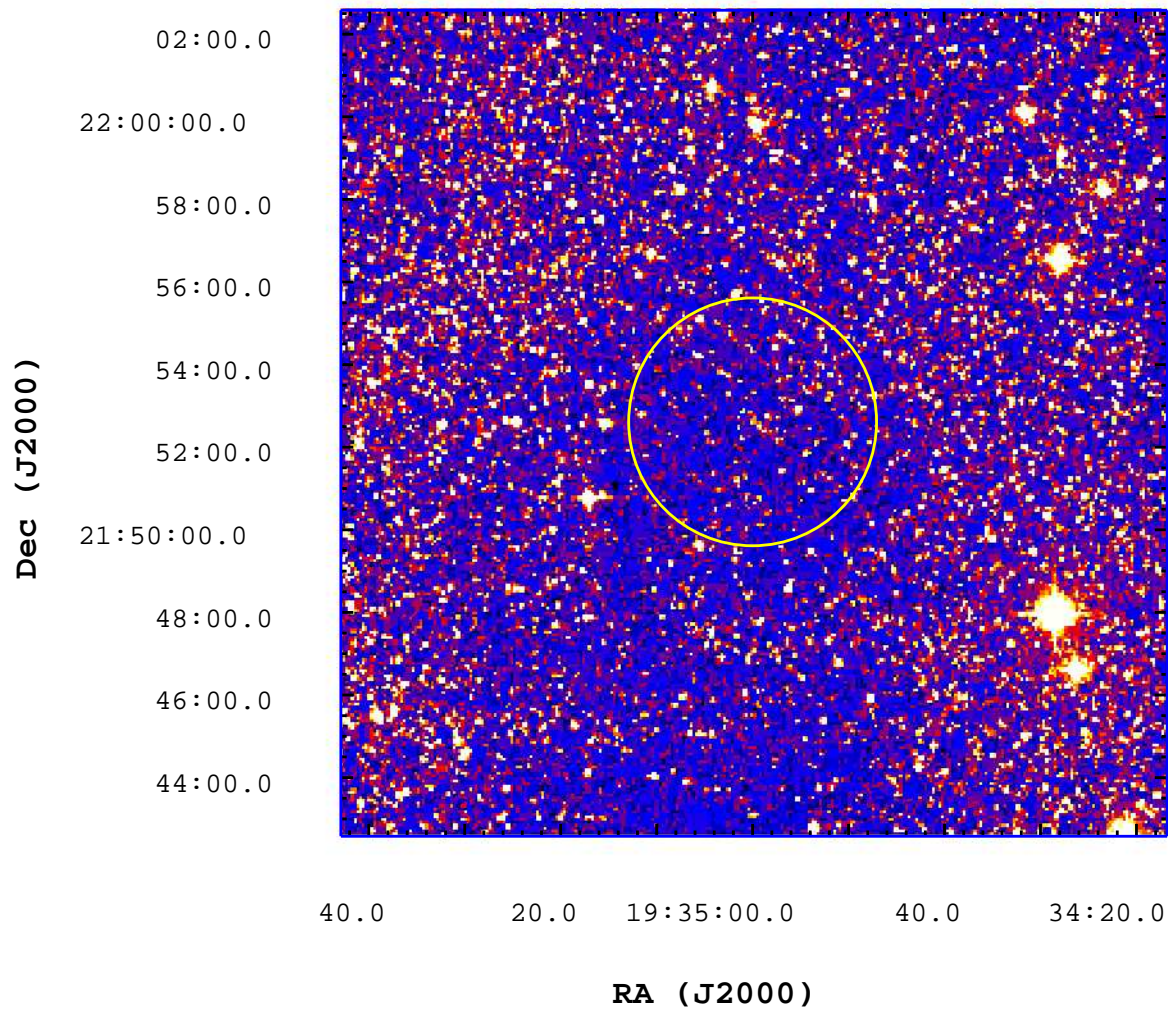

# UVOT Finding Chart

OBSID 00686842000 / DATE-OBS 2016-05-19T05:43:06.9

2500

3000

3500

4000