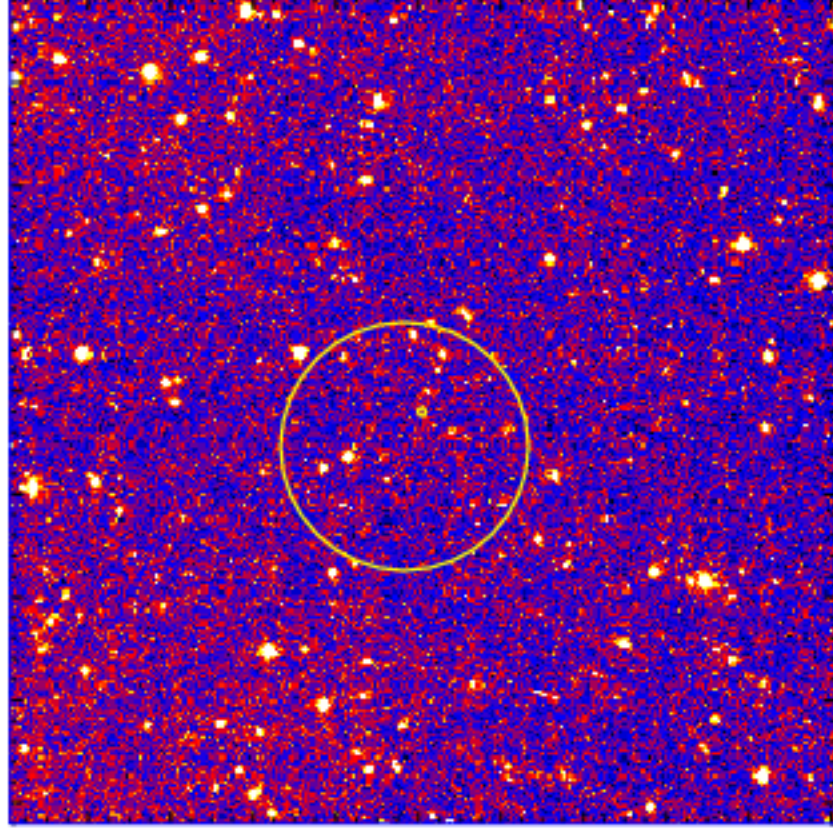

# UVOT Finding Chart

OBSID 01285812000 / DATE-OBS 2025-01-29T05:05:28.3

Dec (J2000)  
10:00.0  
08:00.0  
06:00.0  
04:00.0  
02:00.0  
5:00:00.0  
58:00.0  
56:00.0  
54:00.0  
4:52:00.0

20.0 13:15:00.0 40.0 14:20.0

RA (J2000)

2800

3000

3200

3400

3600

3800