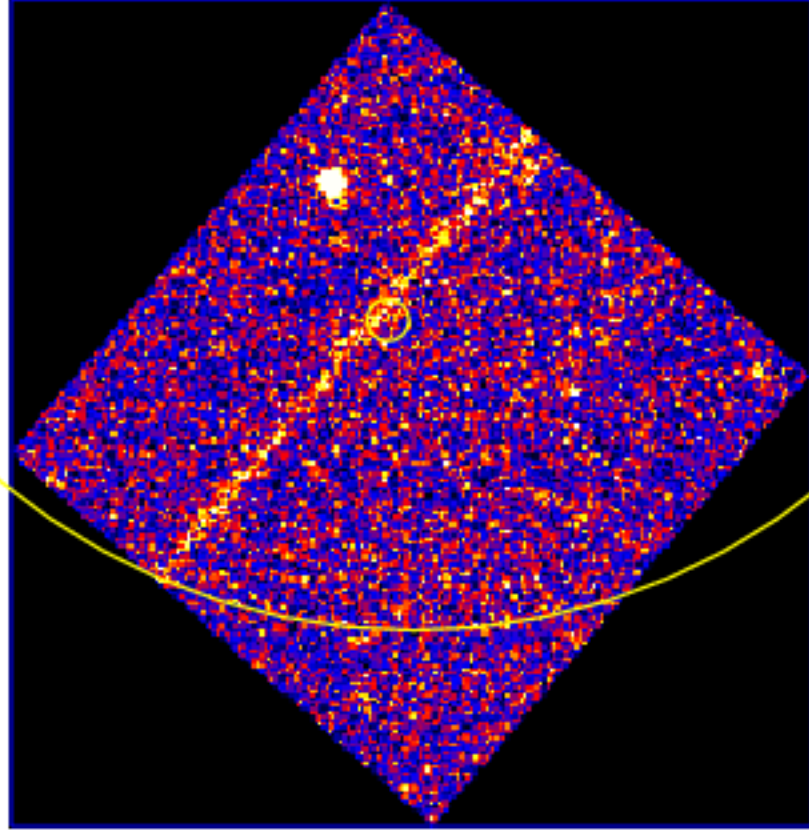

UVOT Finding Chart

OBSID 01280056000 / DATE-OBS 2025-01-08T10:28:15.9

30.0

38:00.0

30.0

25:37:00.0

30.0

36:00.0

30.0

35:00.0

28.0 24.0 20.0 16.0 12.0

RA (J2000)

5

4

3

2