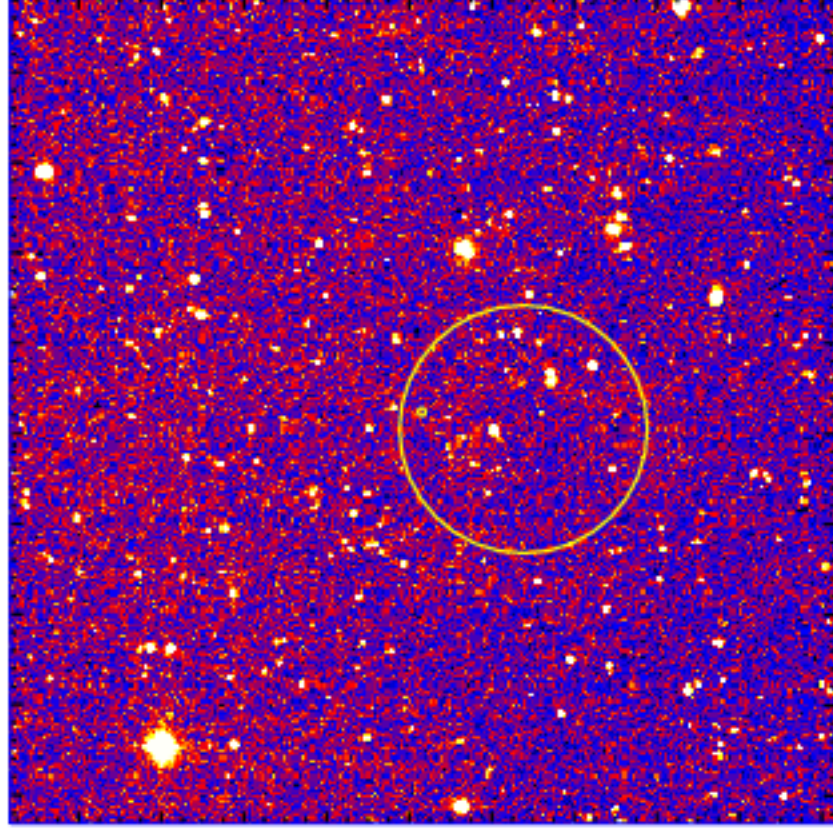

# UVOT Finding Chart

OBSID 01248132000 / DATE-OBS 2024-08-11T14:13:21.8

02:00.0

29:00:00.0

58:00.0

56:00.0

54:00.0

52:00.0