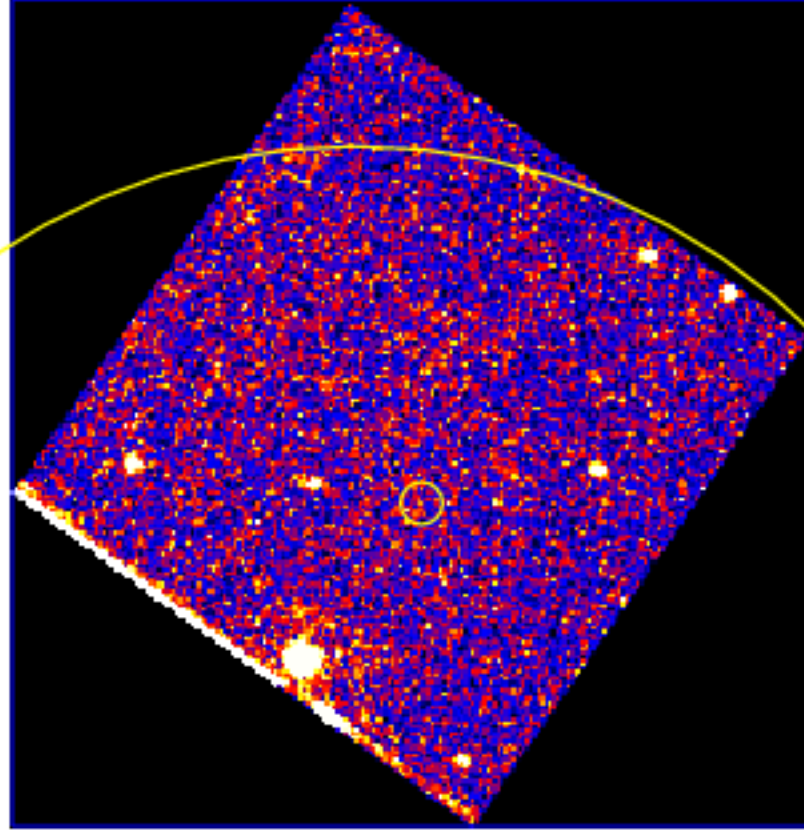

# UVOT Finding Chart

OBSID 01246989000 / DATE-OBS 2024-08-05T14:34:28.9

30.0

18:20:00.0

30.0

19:00.0

30.0

18:00.0

17:30.0

54.0 16:56:50.5 46.0 42.0

RA (J2000)

7

6

5

4

3