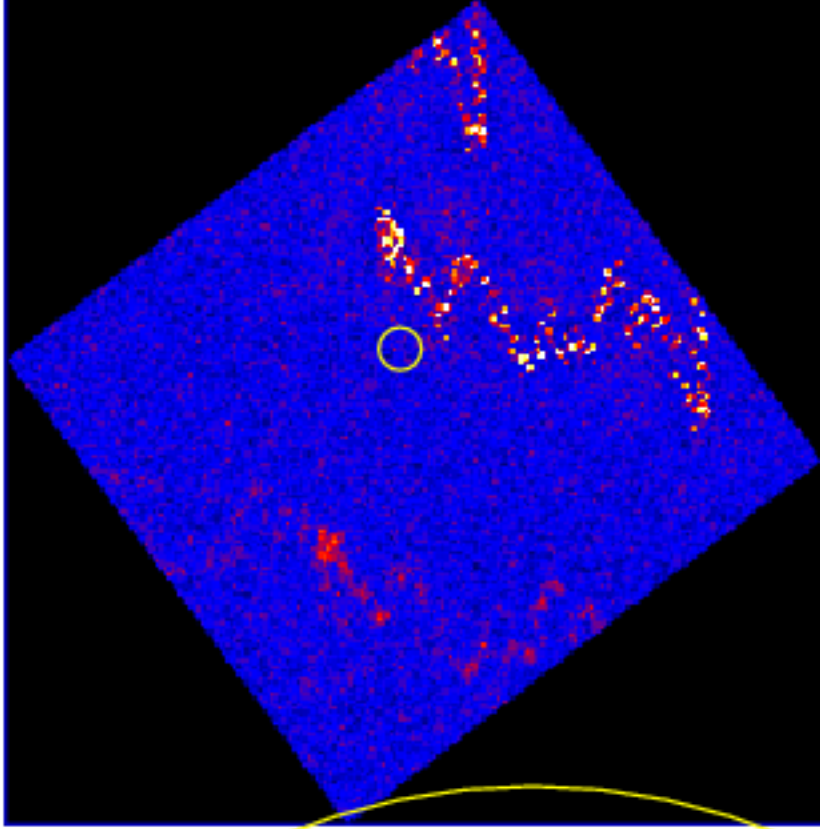

UVOT Finding Chart

OBSID 01220090000 / DATE-OBS 2024-03-14T22:31:26.7

23:00.0

30.0

-15:24:00.0

30.0

25:00.0

30.0

26:00.0

54.0 16:15:50.0 46.0

RA (J2000)

10

20

30

40

50