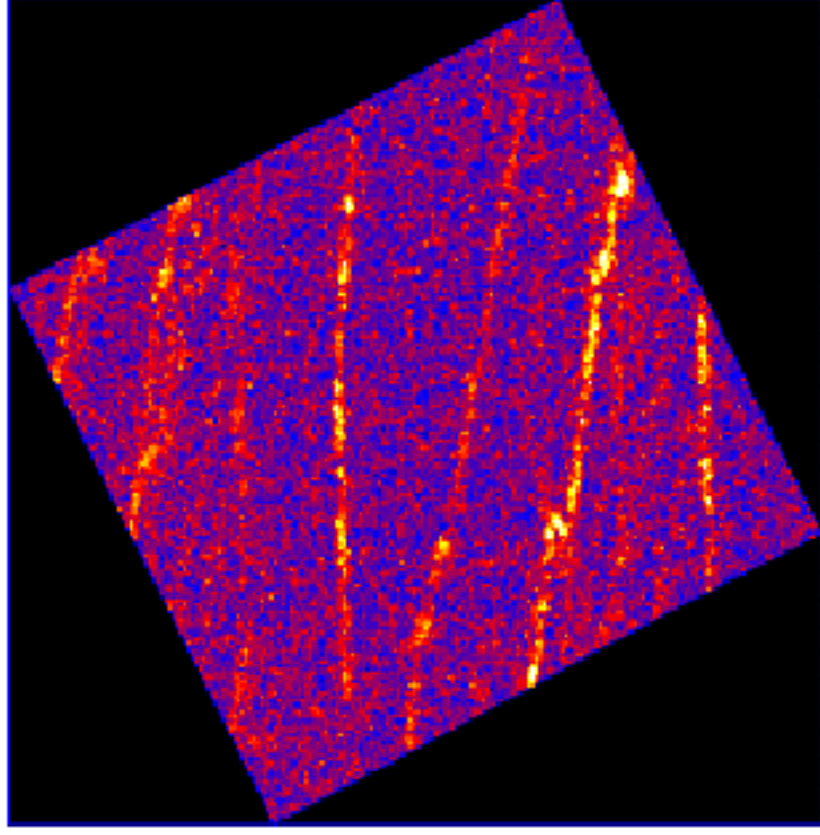

UVOT Finding Chart

OBSID 01219990000 / DATE-OBS 2024-03-13T22:18:52.5

48:00.0

30.0

21:47:00.0

30.0

46:00.0

30.0