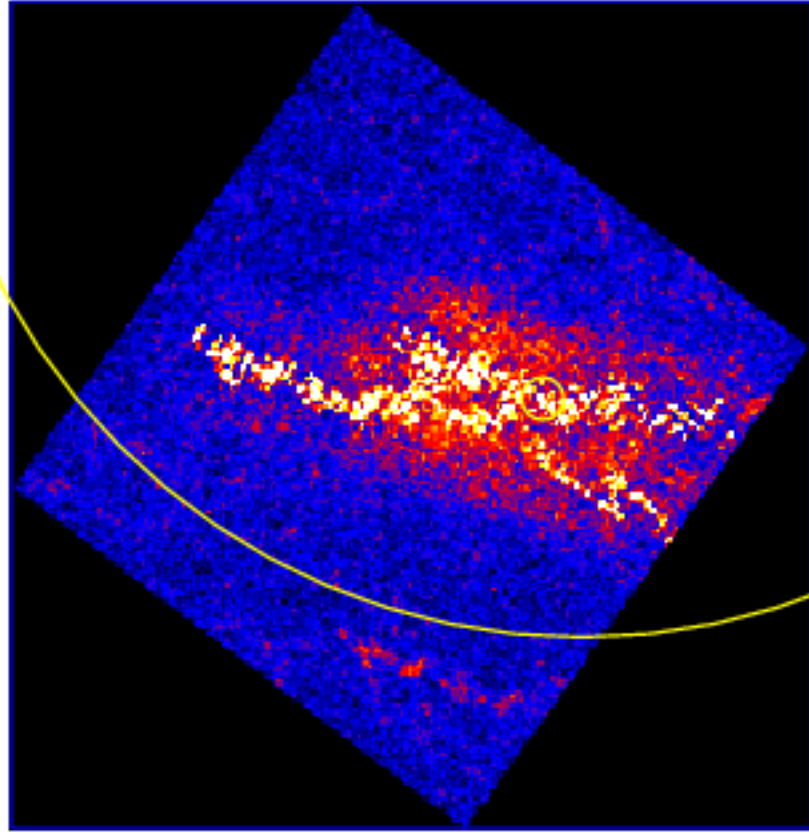

UVOT Finding Chart

OBSID 01219922000 / DATE-OBS 2024-03-13T06:59:33.7

24:00.0

30.0

35:23:00.0

30.0

22:00.0

30.0

21:00.0

48.0 44.0 19:59:40.0 36.0 32.0

RA (J2000)

0

5

10

15

20

25