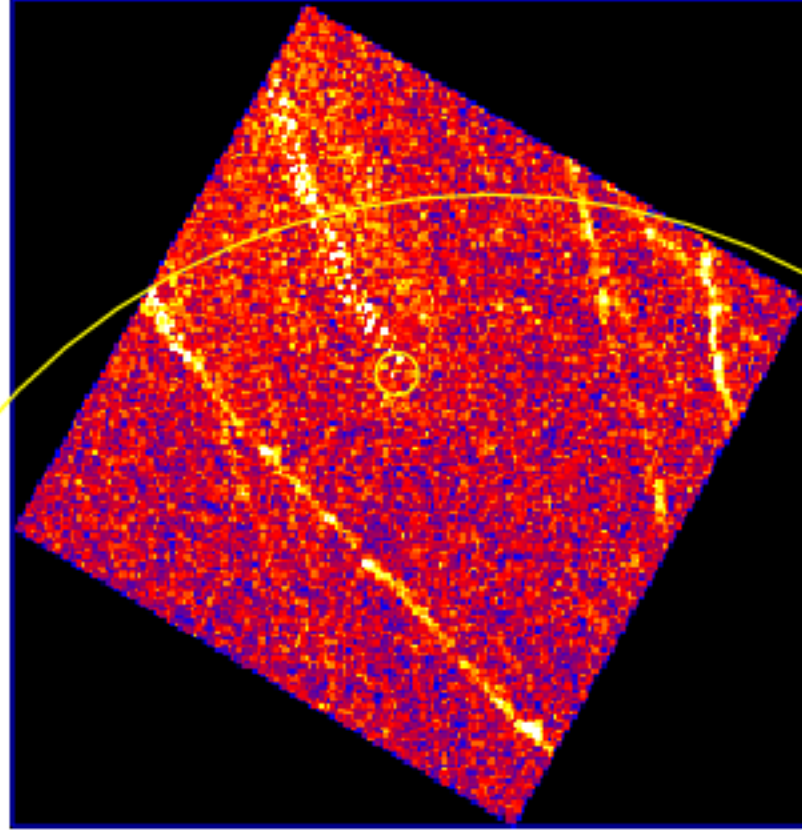

UVOT Finding Chart

OBSID 01218969000 / DATE-OBS 2024-03-06T12:34:50.2

28.0 24.0 19:54:20.0 16.0 12.0

RA (J2000)