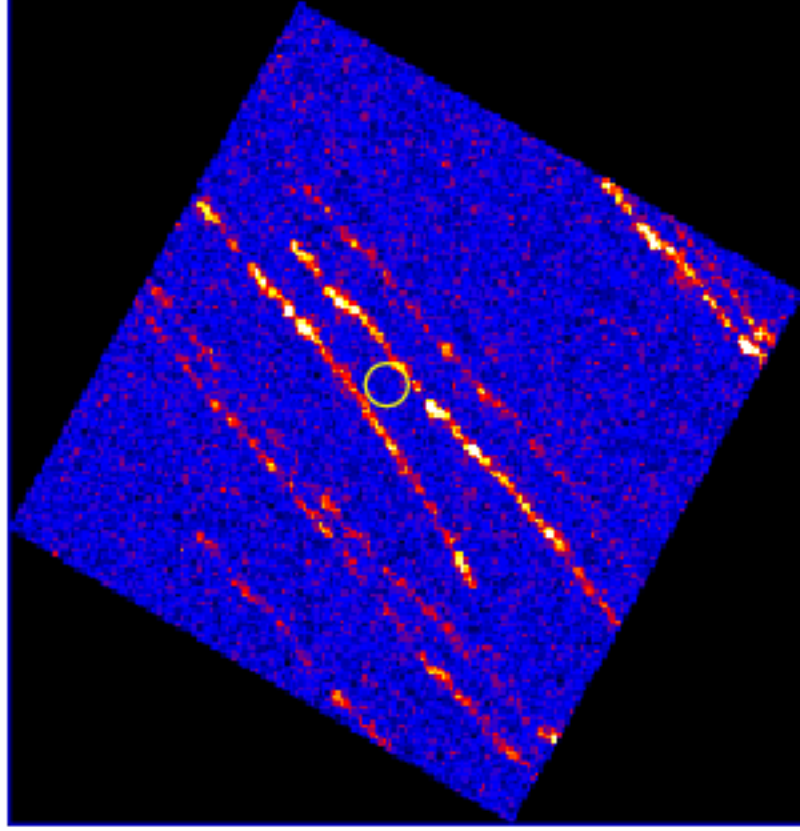

UVOT Finding Chart

OBSID 01218968000 / DATE-OBS 2024-03-06T12:30:46.6

28:00.0

30.0

35:27:00.0

30.0

26:00.0

30.0

25:00.0

48.0 44.0 19:55:40.0 36.0

RA (J2000)

5

10

15

20

25