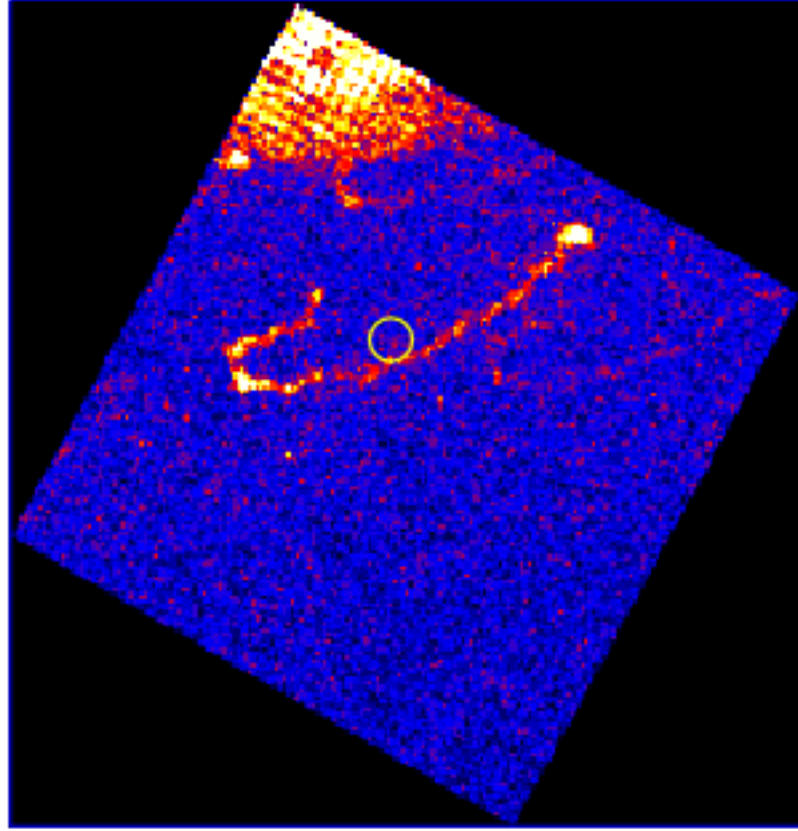

# UVOT Finding Chart

OBSID 01218903000 / DATE-OBS 2024-03-06T01:16:19.9

30.0

27:00.0

30.0

35:26:00.0

30.0

25:00.0

24:30.0

18.0 14.0 19:57:10.0 06.0 02.0

RA (J2000)

0 2 4 6 8 10 12 14 16 18 20 22