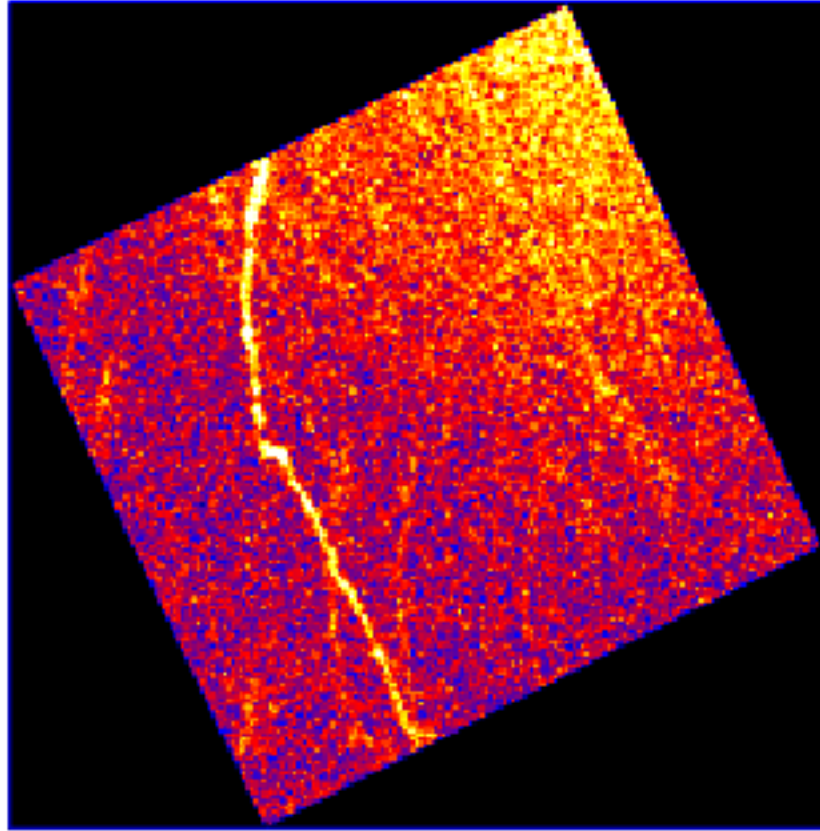

UVOT Finding Chart

OBSID 01217733000 / DATE-OBS 2024-02-27T05:44:06.7

48:00.0

30.0

21:47:00.0

30.0

46:00.0

30.0