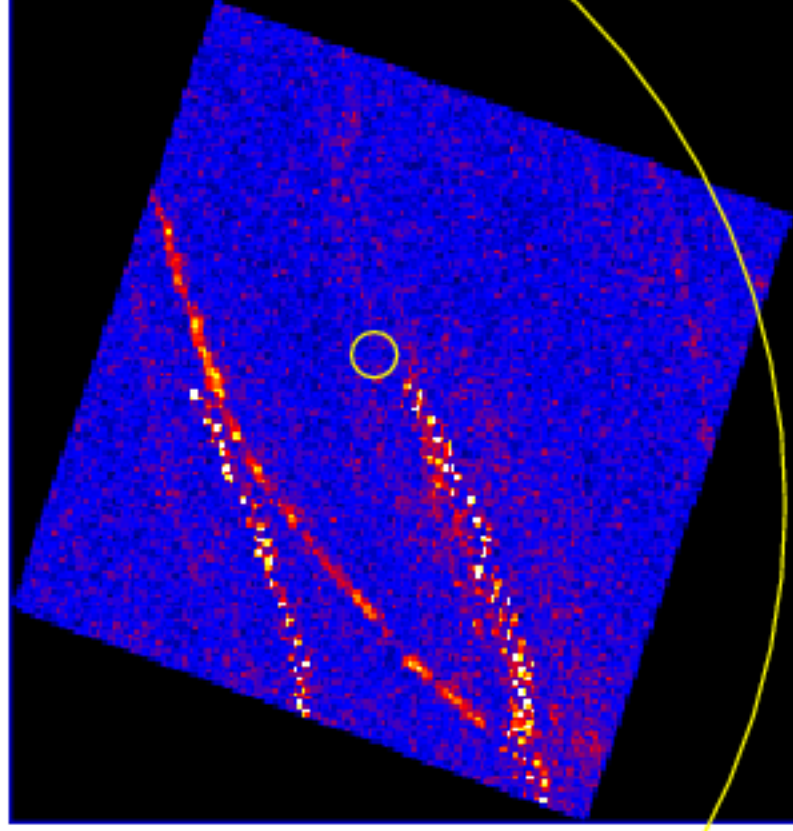

UVOT Finding Chart

OBSID 01217732000 / DATE-OBS 2024-02-27T05:21:30.5

30.0

17:00.0

30.0

35:16:00.0

30.0

15:00.0

14:30.0

18.0 14.0 20:01:10.0 06.0

RA (J2000)

5

10

15

20

25