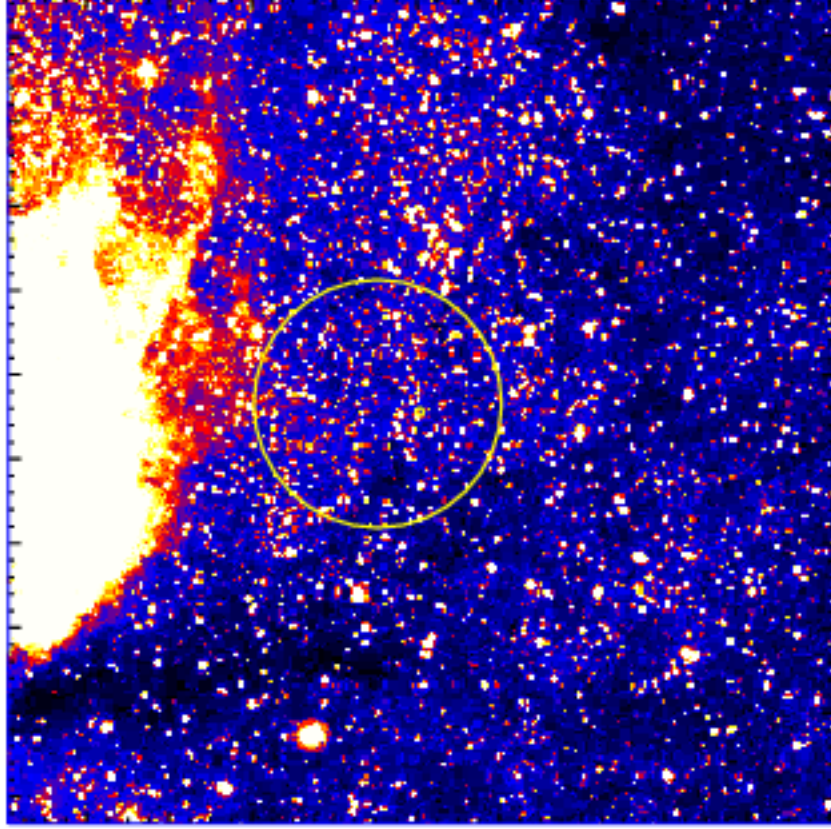

UVOT Finding Chart

OBSID 01217222000 / DATE-OBS 2024-02-24T21:51:26.3

14:00.0
12:00.0
10:00.0
08:00.0
06:00.0
04:00.0
02:00.0
35:00:00.0
58:00.0
34:56:00.0

Dec (J2000)

20:00:30.0 19:59:50.0 19:59:10.0

RA (J2000)