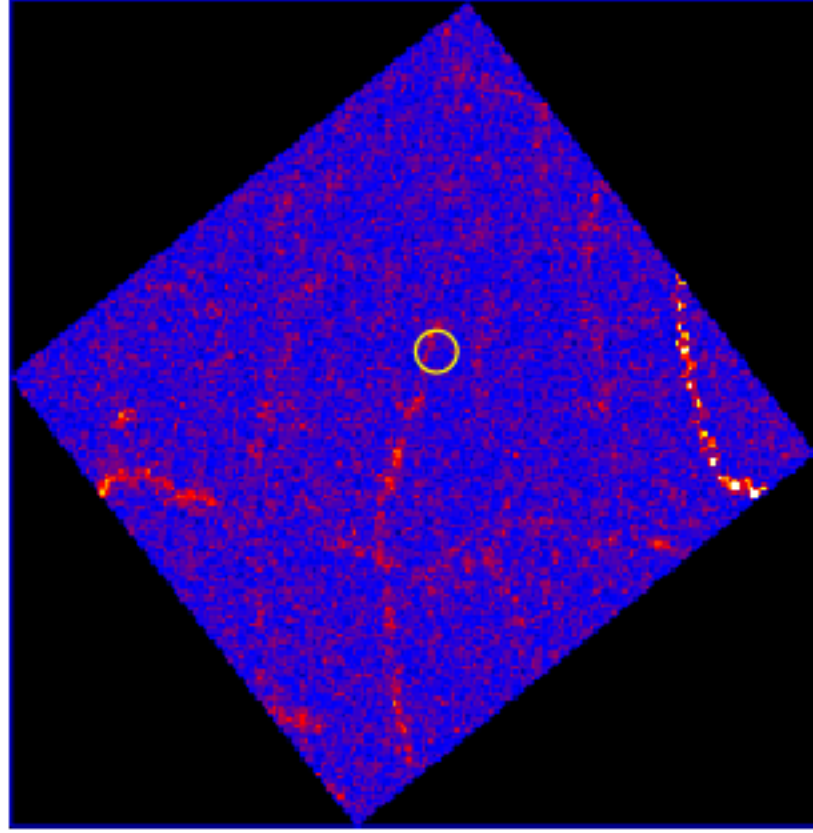

# UVOT Finding Chart

OBSID 01216907000 / DATE-OBS 2024-02-22T23:45:51.5

43:00.0

30.0

-15:44:00.0

30.0

45:00.0

30.0