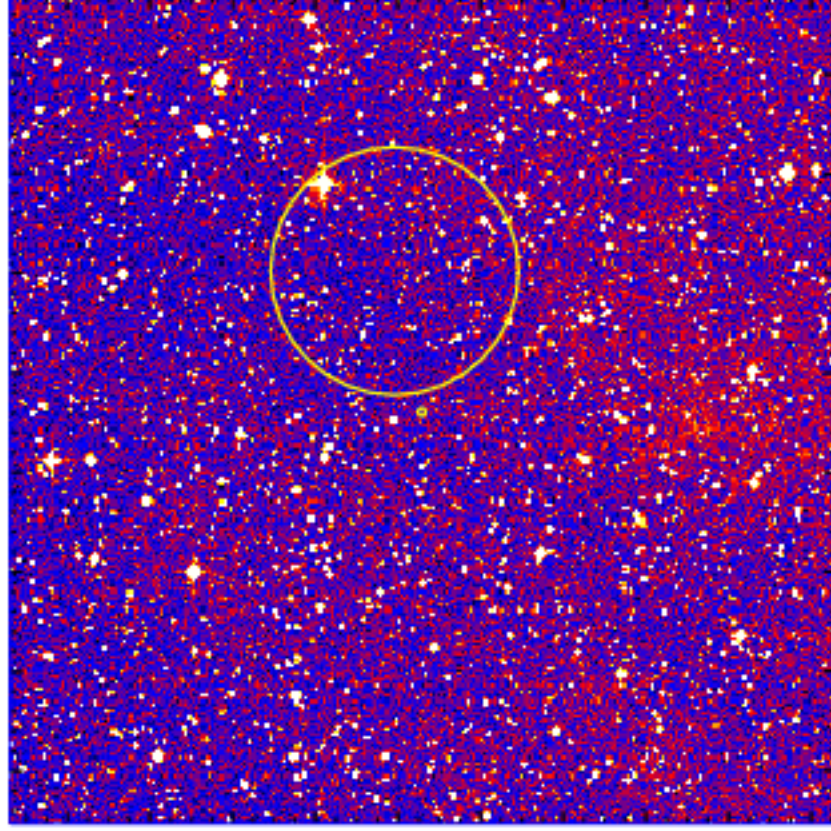

UVOT Finding Chart

OBSID 01216907000 / DATE-OBS 2024-02-22T23:36:15.4

36:00.0

38:00.0

40:00.0

42:00.0

44:00.0

46:00.0