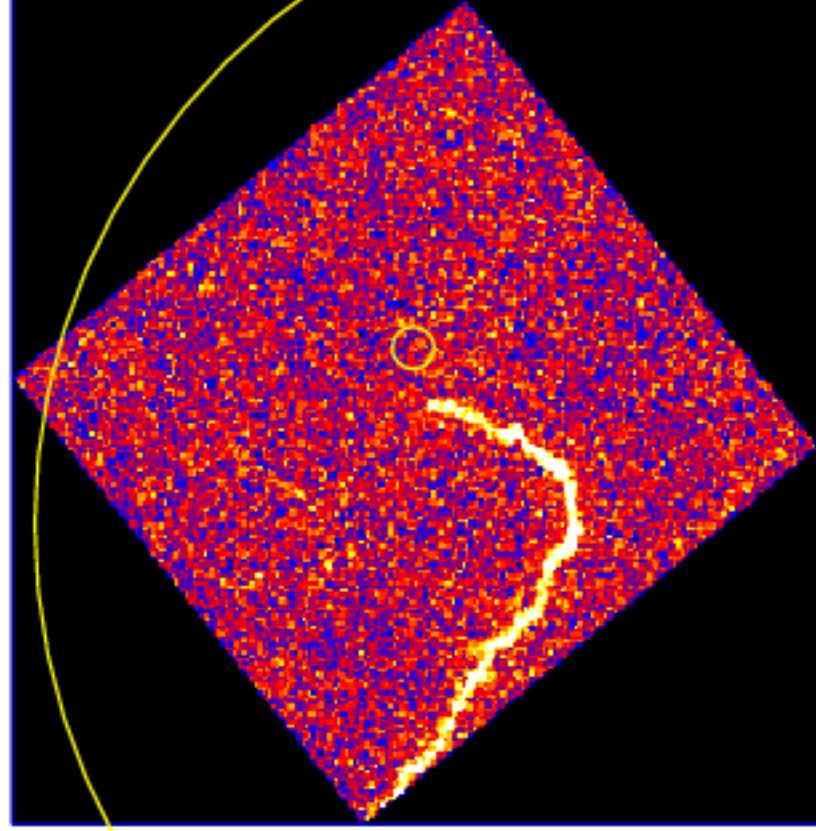

UVOT Finding Chart

OBSID 01216079000 / DATE-OBS 2024-02-18T21:41:55.8

34:00.0

30.0

35:00.0

30.0

-15:36:00.0

30.0

37:00.0

30.0

58.0

54.0

16:20:50.0

46.0

RA (J2000)

2