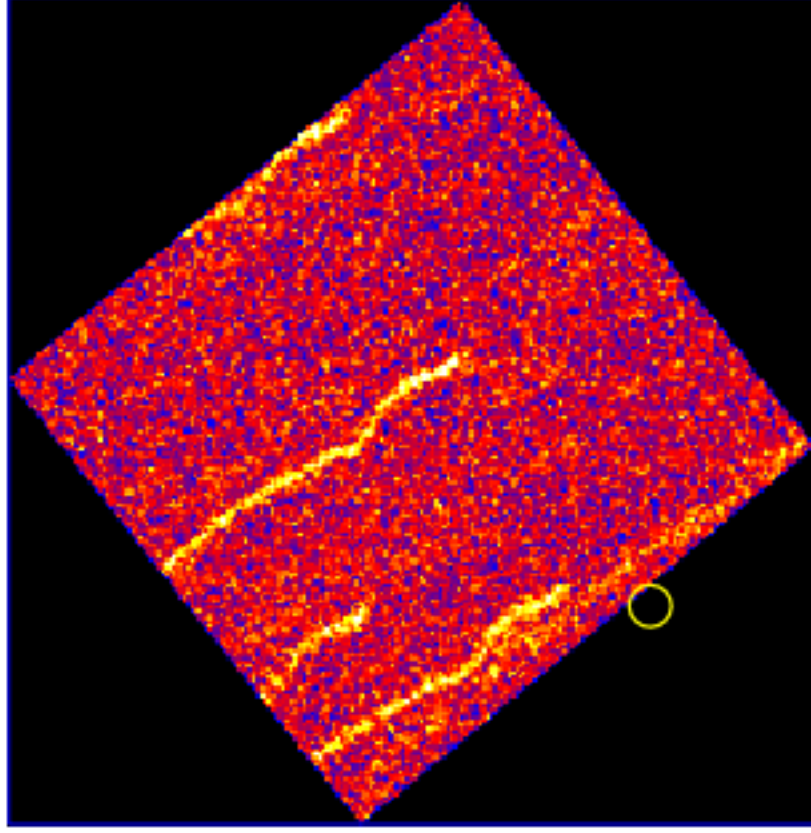

# UVOT Finding Chart

OBSID 01215859000 / DATE-OBS 2024-02-17T18:34:58.4

27:30.0

28:00.0

30.0

29:00.0

30.0

-15:30:00.0

30.0

31:00.0

18.0 14.0 16:19:10.0

RA (J2000)

5

10

15

20