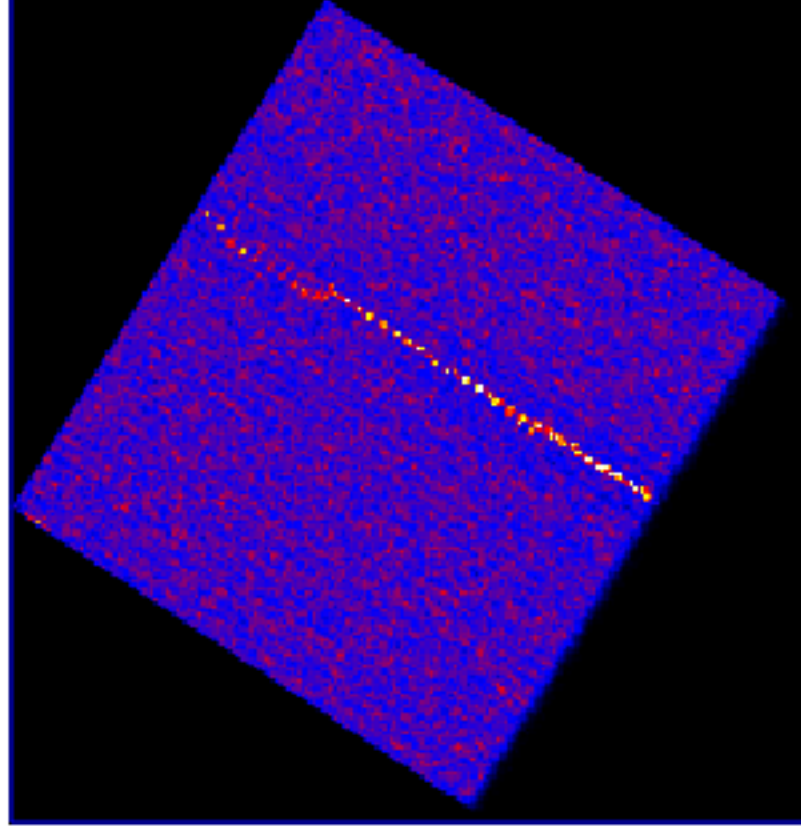

UVOT Finding Chart

OBSID 01215689000 / DATE-OBS 2024-02-16T17:42:13.6

01:00.0

30.0

3:00:00.0

30.0

59:00.0

30.0

2:58:00.0

17:57:00.0

56.0

52.0

56:48.0

RA (J2000)

10

20