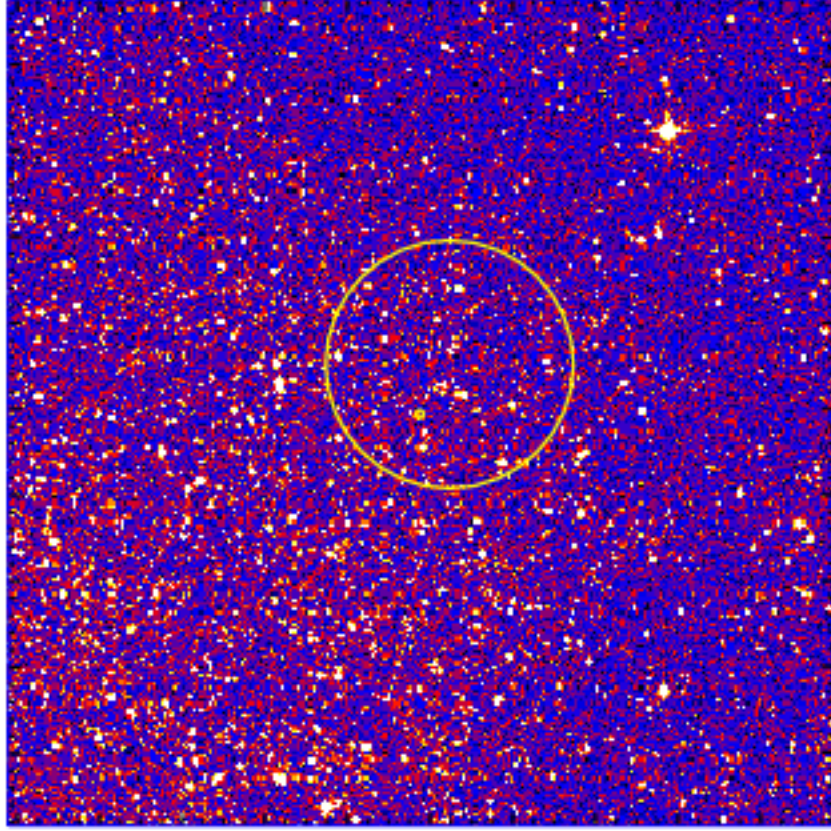

# UVOT Finding Chart

OBSID 01215687000 / DATE-OBS 2024-02-16T17:28:26.1

32:00.0  
34:00.0  
36:00.0  
38:00.0  
-33:40:00.0  
42:00.0  
44:00.0  
46:00.0  
48:00.0  
50:00.0

17:33:50.0 17:33:20.0 17:32:50.0

RA (J2000)

1800

2000

2200

2400

2600

2800

3000