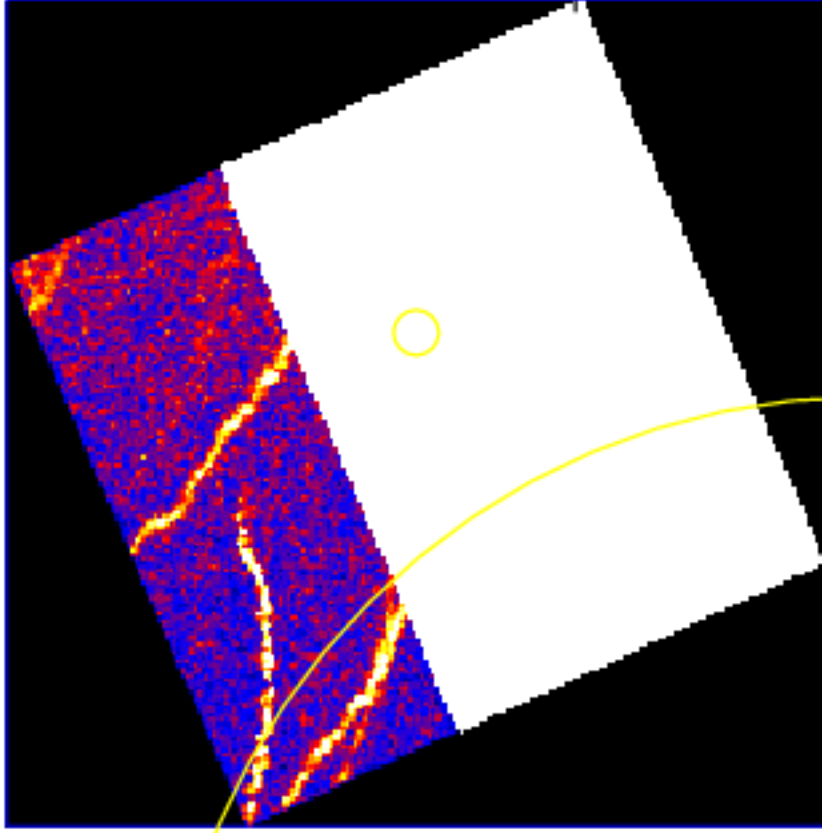

UVOT Finding Chart

OBSID 01212375000 / DATE-OBS 2024-02-01T13:30:59.5

52.0 48.0 44.0 40.0 36.0

RA (J2000)

42:00.0

30.0

-37:43:00.0

30.0