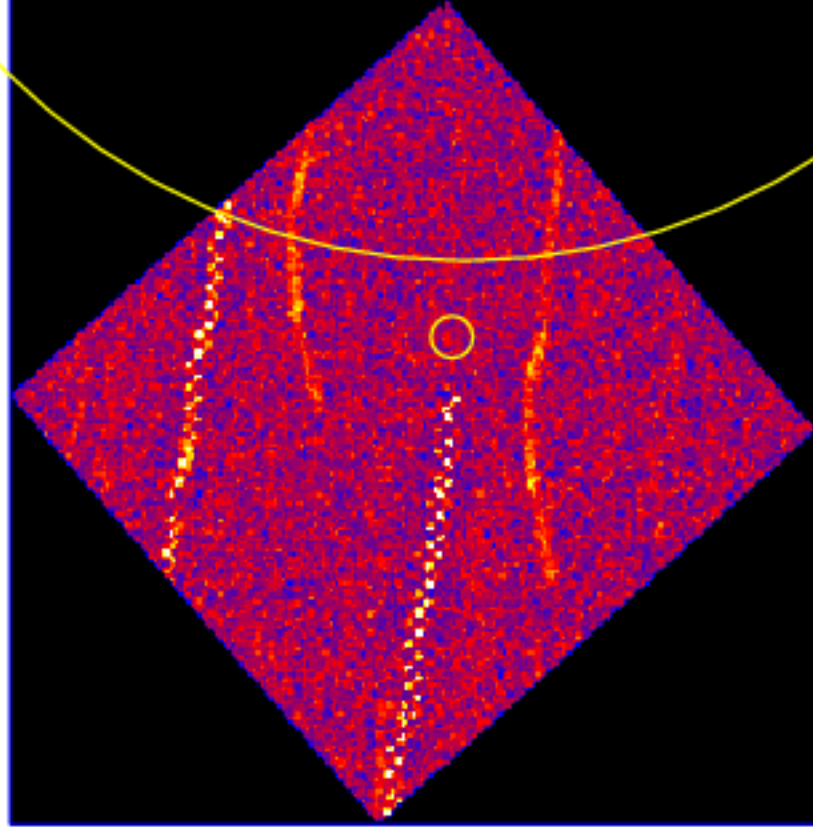

UVOT Finding Chart

OBSID 01211211000 / DATE-OBS 2024-01-26T19:58:42.7

38:00.0

30.0

39:00.0

30.0

-15:40:00.0

30.0

41:00.0

12.0 08.0 04.0 16:22:00.0

RA (J2000)

60

50

40

30

20