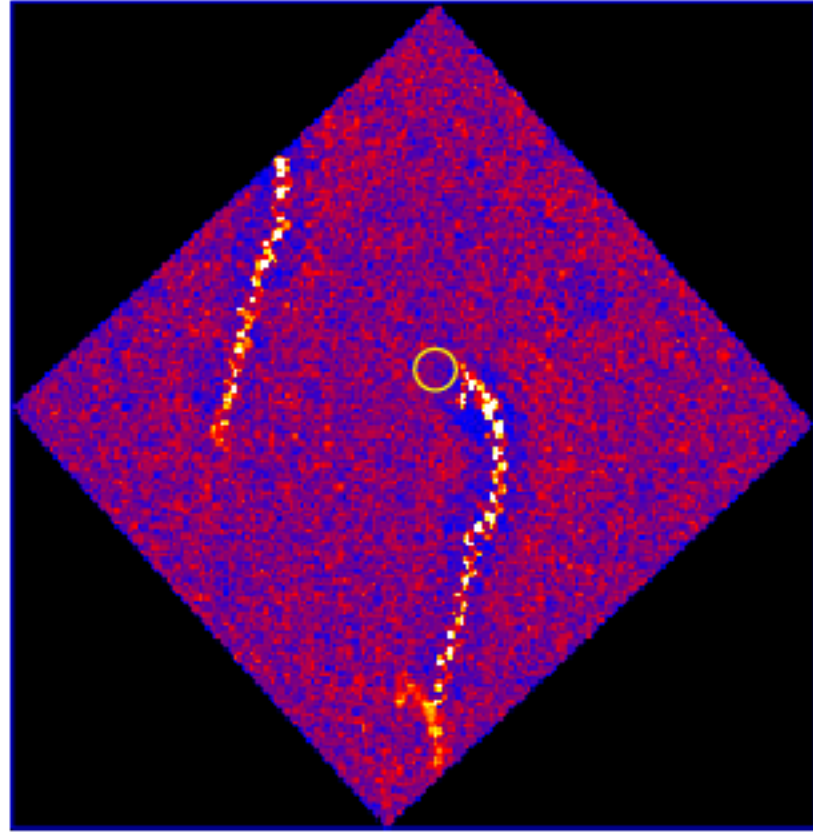

# UVOT Finding Chart

OBSID 01209631000 / DATE-OBS 2024-01-19T11:59:45.3

06.0 16:21:00.0 20:54.0

RA (J2000)

Dec (J2000)

0

10

20

30

40

50

60

70

80