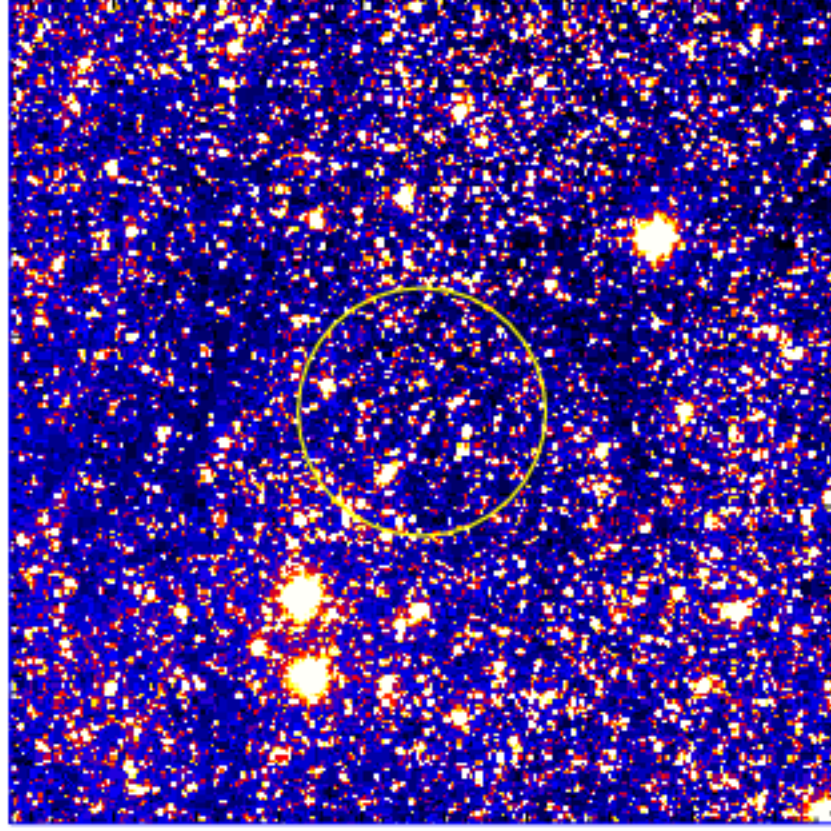

# UVOT Finding Chart

OBSID 01209401000 / DATE-OBS 2024-01-17T16:24:34.9

50:00.0

48:00.0

46:00.0

44:00.0

42:00.0

34:40:00.0

38:00.0

36:00.0

34:00.0

32:00.0

19:58:00.0 30.0 57:00.0

RA (J2000)

2500

3000