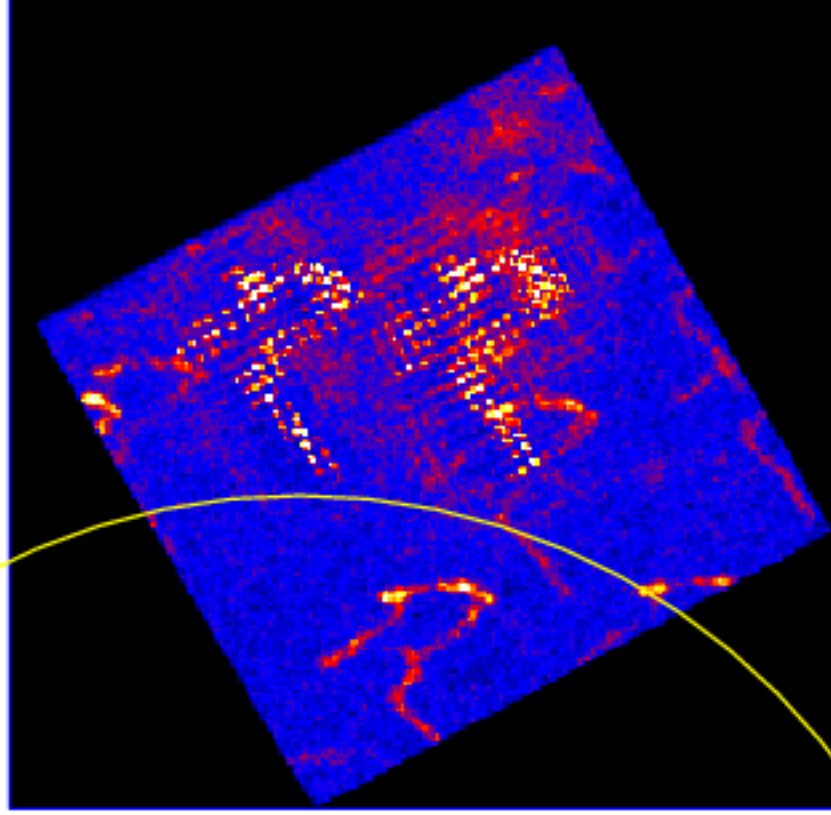

# UVOT Finding Chart

OBSID 01209401000 / DATE-OBS 2024-01-17T16:12:17.1

30.0

41:00.0

30.0

34:40:00.0

30.0

39:00.0

38:30.0

28.0 24.0 19:57:20.0 16.0

RA (J2000)

80

70

60

50

40