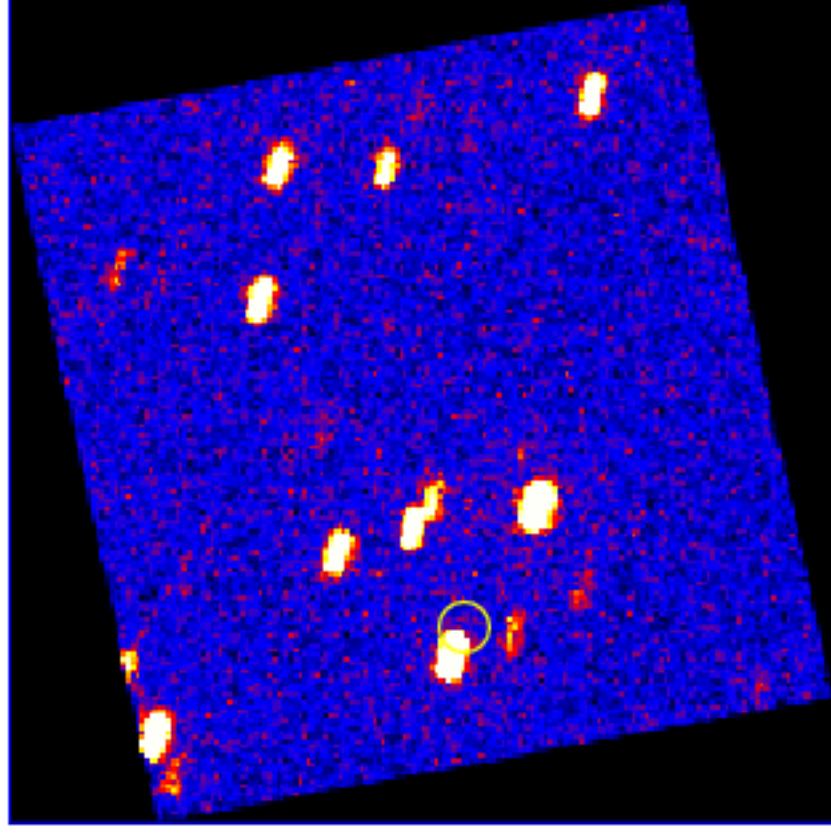

UVOT Finding Chart

OBSID 01201696000 / DATE-OBS 2023-12-10T21:37:19.5

RA (J2000)

Dec (J2000)