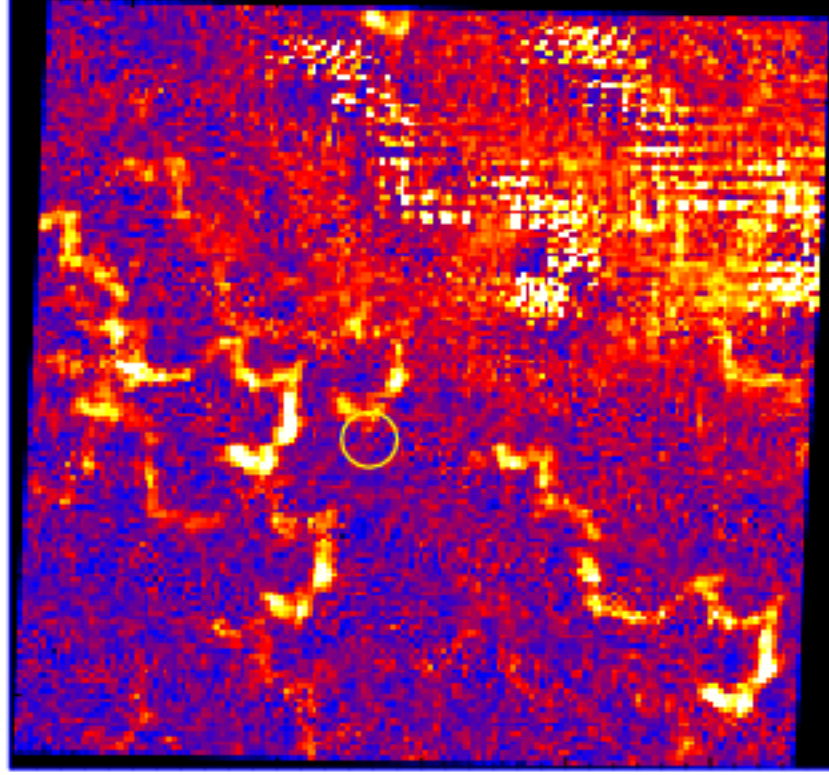

UVOT Finding Chart

OBSID 01197506000 / DATE-OBS 2023-11-20T00:31:41.5

30.0

35:05:00.0

Dec (J2000)

30.0

04:00.0

03:30.0

24.0 19:59:20.0 16.0

RA (J2000)

0 5 10 15 20 25 30 35 40 45 50